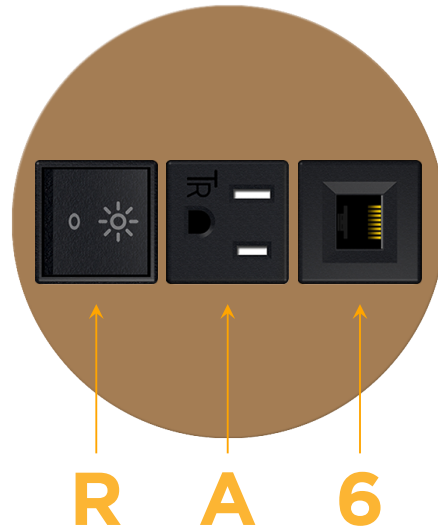

M-POWER-3T

AC POWER & DATA CONNECTIVITY SOLUTION

M-POWER-3T-RA6-BZRND

Distributed by

Mormax Company, Inc.

8 Westchester Plaza

Elmsford, NY 10523

914-699-0101

sales@mormax.com

mormax.com

Metro Light & Power's line of power & data solutions offers sophisticated design elements combined with greater ease of installation. Streamlined and low-profile, enhanced by side-exiting cords, our outlets advance the industry with their cutting edge look and feel. We believe flexibility is key, and we provide a variety of mounting options, including the ability to mount in limited spaces. Our outlets are available in many finishes and configurations, in addition to a custom color and finish capability for our clients.

Bezel Finish: **SOLID BRONZE**

Custom Finishes Available M-POWER-3T-RA6-BZRND

Features:

Module/Port Options:

- **A** Tamper Resistant AC Receptacle
- **E** USB-A & USB-C (20W)
- **M** Double USB-A (Fast Charging Ports - 18W)
- **H** HDMI
- **6** CAT 6
- **12** RJ 12
- **X** Switched AC
- **Y** 3-Way Switch (Low Voltage)
- **V** USB-C (45W High Speed Charging Port)
- **S** USB-C (25W High Speed Charging Port)
- **R** Switched AC (Rocker Switch)
- **D** Dimmer Switch

Plug:

Supplied with Low Profile Flat 45° Angle 120 VAC Plug

Optional Standard Straight 120 VAC Plug

Optional Straight 120 VAC Pass-through Plug

- CLEAN, COMPACT DESIGN
- STREAMLINED
- LOW PROFILE
- SIDE-EXITING CORDS
- PLUG & PLAY
- 6' AC CORD & PLUG (FLAT PLUG STANDARD)
- CUSTOMIZABLE CONFIGURATIONS AND FINISHES
- UL LISTED FOR MOUNTING IN FURNITURE
- 15A