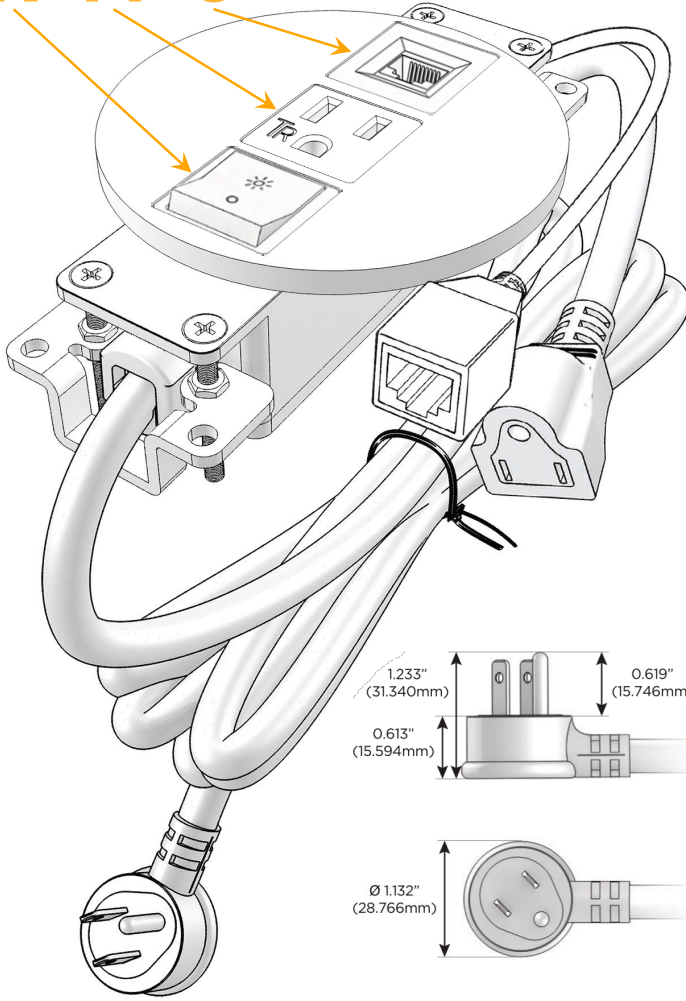

M-POWER-3T

AC POWER & DATA CONNECTIVITY SOLUTION

M-POWER-3T-RA6-BZ5RNSB

Specs:

Modules/Ports:

- **R** Switched AC (Rocker Switch)
- **A** Tamper Resistant AC Receptacle
- **6** CAT 6

Distributed by

Mormax Company, Inc.

8 Westchester Plaza

Elmsford, NY 10523

914-699-0101

sales@mormax.com

mormax.com

R A 6