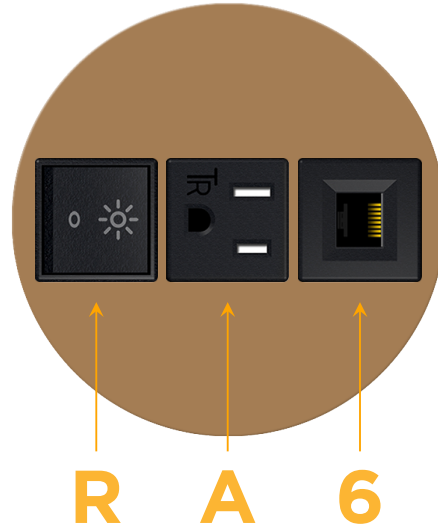

Bezel Finish: **ARCHITECTURAL BRONZE (ZINC/STEEL)**

Custom Finishes Available M-POWER-3T-RA6-BZ5RNSB

Features:

Module/Port Options:

- A** Tamper Resistant AC Receptacle
- E** USB-A & USB-C (20W)
- M** Double USB-A (Fast Charging Ports - 18W)
- H** HDMI
- 6** CAT 6
- 12** RJ 12
- X** Switched AC
- Y** 3-Way Switch (Low Voltage)
- V** USB-C (45W High Speed Charging Port)
- S** USB-C (25W High Speed Charging Port)
- R** Switched AC (Rocker Switch)
- D** Dimmer Switch

Plug:

Supplied with Low Profile Flat 45° Angle 120 VAC Plug

Optional Standard Straight 120 VAC Plug

Optional Straight 120 VAC Pass-through Plug

- CLEAN, COMPACT DESIGN
- STREAMLINED
- LOW PROFILE
- SIDE-EXITING CORDS
- PLUG & PLAY
- 6' AC CORD & PLUG (FLAT PLUG STANDARD)
- CUSTOMIZABLE CONFIGURATIONS AND FINISHES
- UL LISTED FOR MOUNTING IN FURNITURE
- 15A

M-POWER-3T

AC POWER & DATA CONNECTIVITY SOLUTION

M-POWER-3T-RA6-BZ5RNSB

Specs:

Modules/Ports:

- R** Switched AC (Rocker Switch)
- A** Tamper Resistant AC Receptacle
- 6** CAT 6

Distributed by

Mormax Company, Inc.