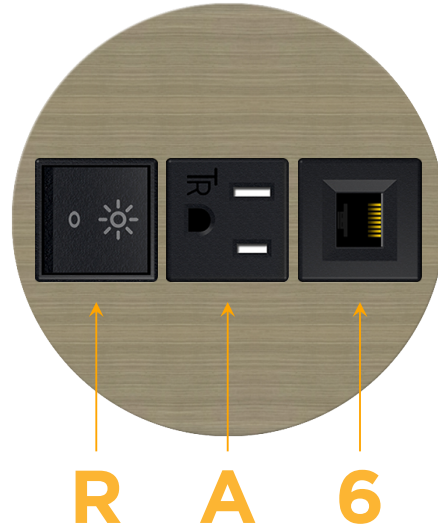

M-POWER-3T

AC POWER & DATA CONNECTIVITY SOLUTION

M-POWER-3T-RA6-BZ5ARNDSB

Distributed by

Mormax Company, Inc.

8 Westchester Plaza

Elmsford, NY 10523

914-699-0101

sales@mormax.com

mormax.com

Metro Light & Power's line of power & data solutions offers sophisticated design elements combined with greater ease of installation. Streamlined and low-profile, enhanced by side-exiting cords, our outlets advance the industry with their cutting edge look and feel. We believe flexibility is key, and we provide a variety of mounting options, including the ability to mount in limited spaces. Our outlets are available in many finishes and configurations, in addition to a custom color and finish capability for our clients.

Bezel Finish: **ANTIQUED ARCHITECTURAL BRONZE (ZINC/STEEL)**

Custom Finishes Available M-POWER-3T-RA6-BZ5ARNDSB

Features:

Module/Port Options:

- **A** Tamper Resistant AC Receptacle
- **E** USB-A & USB-C (20W)
- **M** Double USB-A (Fast Charging Ports - 18W)
- **H** HDMI
- **6** CAT 6
- **12** RJ 12
- **X** Switched AC
- **Y** 3-Way Switch (Low Voltage)
- **V** USB-C (45W High Speed Charging Port)
- **S** USB-C (25W High Speed Charging Port)
- **R** Switched AC (Rocker Switch)
- **D** Dimmer Switch

Plug:

Supplied with Low Profile Flat 45° Angle 120 VAC Plug

Optional Standard Straight 120 VAC Plug

Optional Straight 120 VAC Pass-through Plug

- CLEAN, COMPACT DESIGN
- STREAMLINED
- LOW PROFILE
- SIDE-EXITING CORDS
- PLUG & PLAY
- 6' AC CORD & PLUG (FLAT PLUG STANDARD)
- CUSTOMIZABLE CONFIGURATIONS AND FINISHES
- UL LISTED FOR MOUNTING IN FURNITURE
- 15A