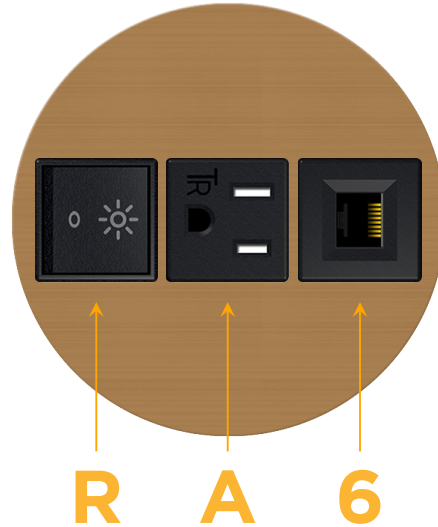

M-POWER-3T

AC POWER & DATA CONNECTIVITY SOLUTION

M-POWER-3T-RA6-BZ4RND8

Distributed by

Mormax Company, Inc.

8 Westchester Plaza

Elmsford, NY 10523

914-699-0101

sales@mormax.com

mormax.com

Metro Light & Power's line of power & data solutions offers sophisticated design elements combined with greater ease of installation. Streamlined and low-profile, enhanced by side-exiting cords, our outlets advance the industry with their cutting edge look and feel. We believe flexibility is key, and we provide a variety of mounting options, including the ability to mount in limited spaces. Our outlets are available in many finishes and configurations, in addition to a custom color and finish capability for our clients.

Bezel Finish: **SOLID BRONZE BRUSHED**

Custom Finishes Available M-POWER-3T-RA6-BZ4RND8

Features:

Module/Port Options:

- **A** Tamper Resistant AC Receptacle
- **E** USB-A & USB-C (20W)
- **M** Double USB-A (Fast Charging Ports - 18W)
- **H** HDMI
- **6** CAT 6
- **12** RJ 12
- **X** Switched AC
- **Y** 3-Way Switch (Low Voltage)
- **V** USB-C (45W High Speed Charging Port)
- **S** USB-C (25W High Speed Charging Port)
- **R** Switched AC (Rocker Switch)
- **D** Dimmer Switch

Plug:

Supplied with Low Profile Flat 45° Angle 120 VAC Plug

Optional Standard Straight 120 VAC Plug

Optional Straight 120 VAC Pass-through Plug

- CLEAN, COMPACT DESIGN
- STREAMLINED
- LOW PROFILE
- SIDE-EXITING CORDS
- PLUG & PLAY
- 6' AC CORD & PLUG (FLAT PLUG STANDARD)
- CUSTOMIZABLE CONFIGURATIONS AND FINISHES
- UL LISTED FOR MOUNTING IN FURNITURE
- 15A