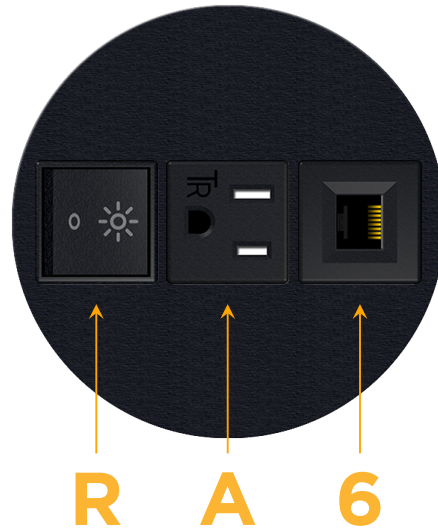

M-POWER-3T

AC POWER & DATA CONNECTIVITY SOLUTION

M-POWER-3T-RA6-BRNSDB

Distributed by

Mormax Company, Inc.

8 Westchester Plaza

Elmsford, NY 10523

914-699-0101

sales@mormax.com

mormax.com

Metro Light & Power's line of power & data solutions offers sophisticated design elements combined with greater ease of installation. Streamlined and low-profile, enhanced by side-exiting cords, our outlets advance the industry with their cutting edge look and feel. We believe flexibility is key, and we provide a variety of mounting options, including the ability to mount in limited spaces. Our outlets are available in many finishes and configurations, in addition to a custom color and finish capability for our clients.

Bezel Finish: **BLACK (ZINC/STEEL)**

Custom Finishes Available M-POWER-3T-RA6-BRNSDB

Features:

Module/Port Options:

- **A** Tamper Resistant AC Receptacle
- **E** USB-A & USB-C (20W)
- **M** Double USB-A (Fast Charging Ports - 18W)
- **H** HDMI
- **6** CAT 6
- **12** RJ 12
- **X** Switched AC
- **Y** 3-Way Switch (Low Voltage)
- **V** USB-C (45W High Speed Charging Port)
- **S** USB-C (25W High Speed Charging Port)
- **R** Switched AC (Rocker Switch)
- **D** Dimmer Switch

Plug:

Supplied with Low Profile Flat 45° Angle 120 VAC Plug

Optional Standard Straight 120 VAC Plug

Optional Straight 120 VAC Pass-through Plug

- CLEAN, COMPACT DESIGN
- STREAMLINED
- LOW PROFILE
- SIDE-EXITING CORDS
- PLUG & PLAY
- 6' AC CORD & PLUG (FLAT PLUG STANDARD)
- CUSTOMIZABLE CONFIGURATIONS AND FINISHES
- UL LISTED FOR MOUNTING IN FURNITURE
- 15A