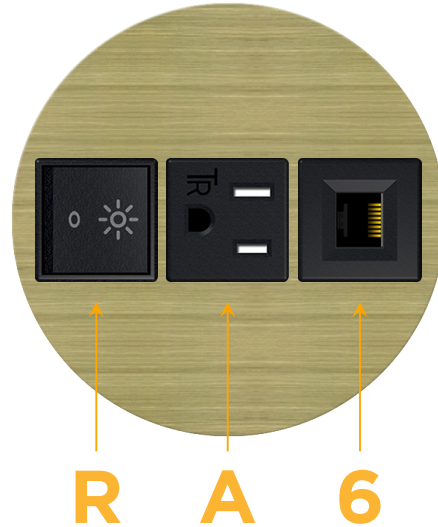

M-POWER-3T

AC POWER & DATA CONNECTIVITY SOLUTION

M-POWER-3T-RA6-BRARNSB

Distributed by

Mormax Company, Inc.

8 Westchester Plaza

Elmsford, NY 10523

914-699-0101

sales@mormax.com

mormax.com

Metro Light & Power's line of power & data solutions offers sophisticated design elements combined with greater ease of installation. Streamlined and low-profile, enhanced by side-exiting cords, our outlets advance the industry with their cutting edge look and feel. We believe flexibility is key, and we provide a variety of mounting options, including the ability to mount in limited spaces. Our outlets are available in many finishes and configurations, in addition to a custom color and finish capability for our clients.

Bezel Finish: **BRASS ANTIQUED (ZINC/STEEL)**

Custom Finishes Available M-POWER-3T-RA6-BRARNSB

Features:

Module/Port Options:

- **A** Tamper Resistant AC Receptacle
- **E** USB-A & USB-C (20W)
- **M** Double USB-A (Fast Charging Ports - 18W)
- **H** HDMI
- **6** CAT 6
- **12** RJ 12
- **X** Switched AC
- **Y** 3-Way Switch (Low Voltage)
- **V** USB-C (45W High Speed Charging Port)
- **S** USB-C (25W High Speed Charging Port)
- **R** Switched AC (Rocker Switch)
- **D** Dimmer Switch

Plug:

Supplied with Low Profile Flat 45° Angle 120 VAC Plug

Optional Standard Straight 120 VAC Plug

Optional Straight 120 VAC Pass-through Plug

- CLEAN, COMPACT DESIGN
- STREAMLINED
- LOW PROFILE
- SIDE-EXITING CORDS
- PLUG & PLAY
- 6' AC CORD & PLUG (FLAT PLUG STANDARD)
- CUSTOMIZABLE CONFIGURATIONS AND FINISHES
- UL LISTED FOR MOUNTING IN FURNITURE
- 15A