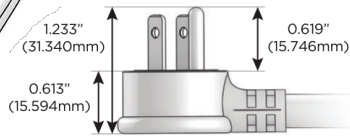

M-POWER-3T

AC POWER & DATA CONNECTIVITY SOLUTION

M-POWER-3T-RA6-BR4RND

Specs:

Modules/Ports:

- **R** Switched AC (Rocker Switch)
- **A** Tamper Resistant AC Receptacle
- **6** CAT 6