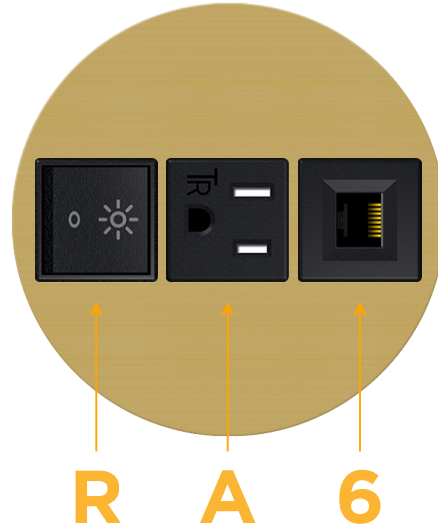

Bezel Finish: **SOLID BRASS BRUSHED**

Custom Finishes Available M-POWER-3T-RA6-BR4RNDB

Features:

Module/Port Options:

- A** Tamper Resistant AC Receptacle
- E** USB-A & USB-C (20W)
- M** Double USB-A (Fast Charging Ports - 18W)
- H** HDMI
- 6** CAT 6
- 12** RJ 12
- X** Switched AC
- Y** 3-Way Switch (Low Voltage)
- V** USB-C (45W High Speed Charging Port)
- S** USB-C (25W High Speed Charging Port)
- R** Switched AC (Rocker Switch)
- D** Dimmer Switch

Plug:

Supplied with Low Profile Flat 45° Angle 120 VAC Plug

Optional Standard Straight 120 VAC Plug

Optional Straight 120 VAC Pass-through Plug

- CLEAN, COMPACT DESIGN
- STREAMLINED
- LOW PROFILE
- SIDE-EXITING CORDS
- PLUG & PLAY
- 6' AC CORD & PLUG (FLAT PLUG STANDARD)
- CUSTOMIZABLE CONFIGURATIONS AND FINISHES
- UL LISTED FOR MOUNTING IN FURNITURE
- 15A

M-POWER-3T

AC POWER & DATA CONNECTIVITY SOLUTION

M-POWER-3T-RA6-BR4RND

Specs:

Modules/Ports:

- R** Switched AC (Rocker Switch)
- A** Tamper Resistant AC Receptacle
- 6** CAT 6

Distributed by

Mormax Company, Inc.