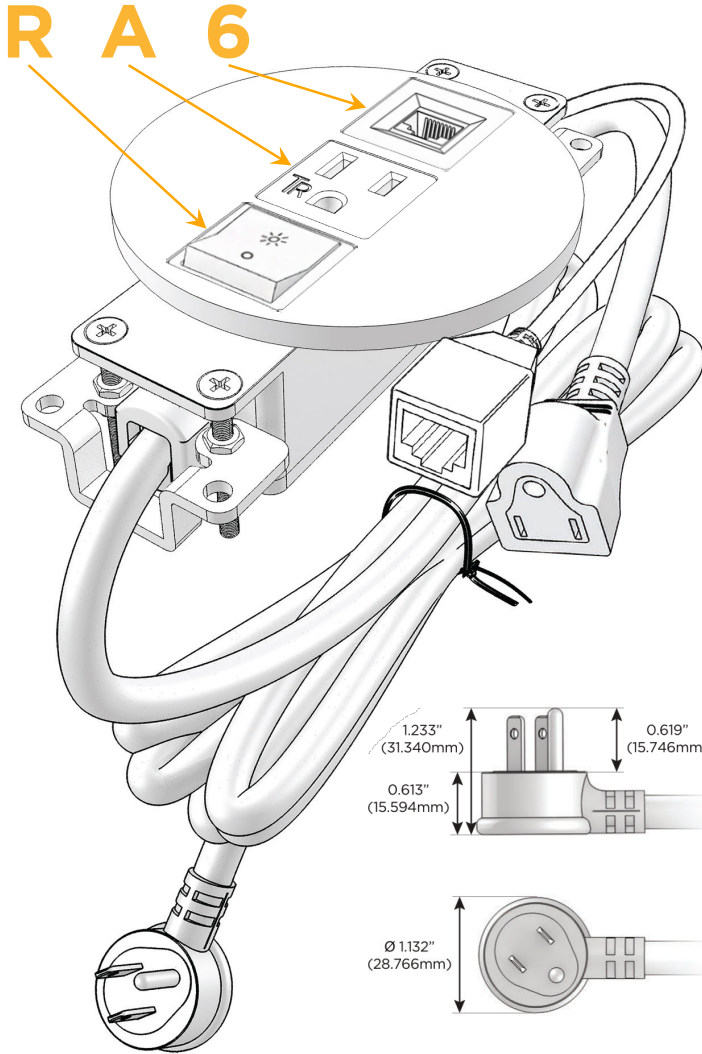

Bezel Finish: **SOLID BRASS BRUSHED**

Custom Finishes Available M-POWER-3T-RA6-BR4RNDB

Features:

Module/Port Options:

- A** Tamper Resistant AC Receptacle
- E** USB-A & USB-C (20W)
- M** Double USB-A (Fast Charging Ports - 18W)
- H** HDMI
- 6** CAT 6
- 12** RJ 12
- X** Switched AC
- Y** 3-Way Switch (Low Voltage)
- V** USB-C (45W High Speed Charging Port)
- S** USB-C (25W High Speed Charging Port)
- R** Switched AC (Rocker Switch)
- D** Dimmer Switch

Plug:

Supplied with Low Profile Flat 45° Angle 120 VAC Plug

Optional Standard Straight 120 VAC Plug

Optional Straight 120 VAC Pass-through Plug

- CLEAN, COMPACT DESIGN
- STREAMLINED
- LOW PROFILE
- SIDE-EXITING CORDS
- PLUG & PLAY
- 6' AC CORD & PLUG (FLAT PLUG STANDARD)
- CUSTOMIZABLE CONFIGURATIONS AND FINISHES
- UL LISTED FOR MOUNTING IN FURNITURE
- 15A

M-POWER-3T

AC POWER & DATA CONNECTIVITY SOLUTION

M-POWER-3T-RA6-BR4RND

Specs:

Modules/Ports:

- R** Switched AC (Rocker Switch)
- A** Tamper Resistant AC Receptacle
- 6** CAT 6

Distributed by

Mormax Company, Inc.