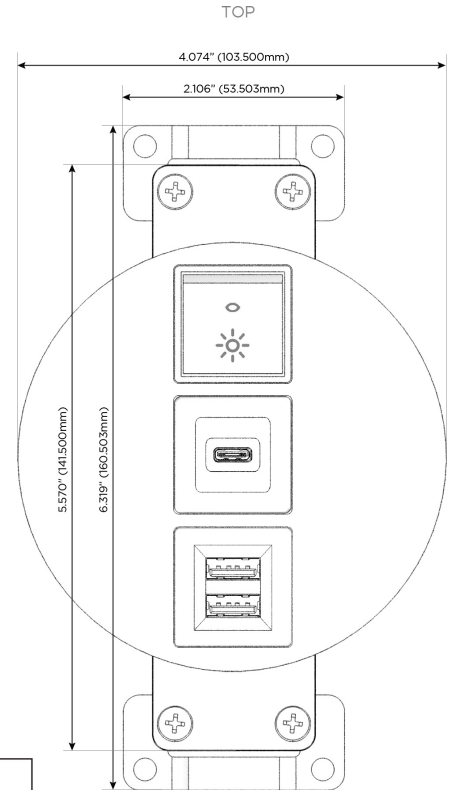

### Module/Port Options:

- A Tamper Resistant AC Receptacle
- E USB-A & USB-C (20W)
- M Double USB-A (Fast Charging Ports - 18W)
- H HDMI
- 6 CAT 6
- 12 RJ 12
- X Switched AC
- Y 3-Way Switch (Low Voltage)
- V USB-C (45W High Speed Charging Port)
- S USB-C (25W High Speed Charging Port)
- R Switched AC (Rocker Switch)
- D Dimmer Switch

### Plug:

Supplied with Low Profile Flat 45° Angle 120 VAC Plug

Optional Standard Straight 120 VAC Plug

Optional Straight 120 VAC Pass-through Plug

- CLEAN, COMPACT DESIGN
- STREAMLINED
- LOW PROFILE
- SIDE-EXITING CORDS
- PLUG & PLAY
- 6' AC CORD & PLUG (FLAT PLUG STANDARD)
- CUSTOMIZABLE CONFIGURATIONS AND FINISHES
- UL LISTED FOR MOUNTING IN FURNITURE
- 15A

### Modules/Ports:

- M** Double USB-A (Fast Charging Ports - 18W)
- S** USB-C (25W High Speed Charging Port)
- R** Switched AC (Rocker Switch)

Distributed by

Mormax Company, Inc.

8 Westchester Plaza

Elmsford, NY 10523