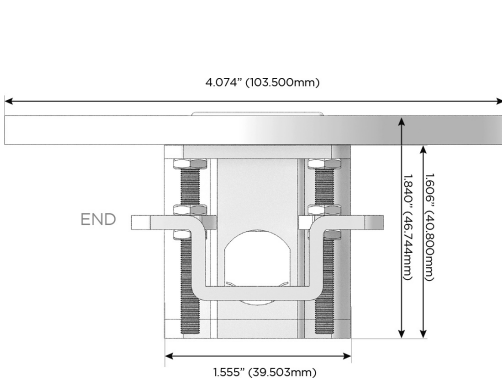

### Plug:

Supplied with Low Profile Flat 45° Angle 120 VAC Plug

Optional Standard Straight 120 VAC Plug

Optional Straight 120 VAC Pass-through Plug

- CLEAN, COMPACT DESIGN
- STREAMLINED
- LOW PROFILE
- SIDE-EXITING CORDS
- PLUG & PLAY
- 6' AC CORD & PLUG (FLAT PLUG STANDARD)
- CUSTOMIZABLE CONFIGURATIONS AND FINISHES
- UL LISTED FOR MOUNTING IN FURNITURE
- 15A

### Modules/Ports:

- M** Double USB-A (Fast Charging Ports - 18W)
- S** USB-C (25W High Speed Charging Port)
- R** Switched AC (Rocker Switch)

Distributed by

Mormax Company, Inc.

8 Westchester Plaza

Elmsford, NY 10523