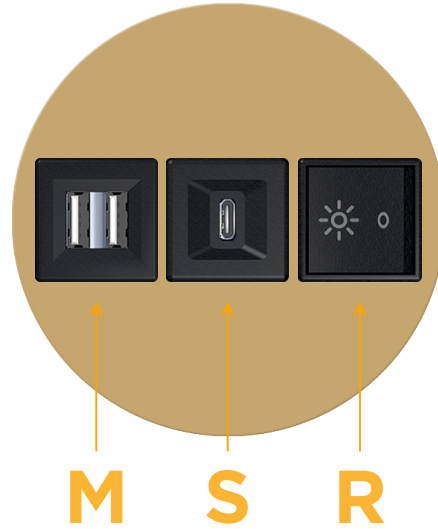

M-POWER-3T

AC POWER & DATA CONNECTIVITY SOLUTION

M-POWER-3T-MSR-BZRNSB

Distributed by

Mormax Company, Inc.

8 Westchester Plaza

Elmsford, NY 10523

914-699-0101

sales@mormax.com

mormax.com

Metro Light & Power's line of power & data solutions offers sophisticated design elements combined with greater ease of installation. Streamlined and low-profile, enhanced by side-exiting cords, our outlets advance the industry with their cutting edge look and feel. We believe flexibility is key, and we provide a variety of mounting options, including the ability to mount in limited spaces. Our outlets are available in many finishes and configurations, in addition to a custom color and finish capability for our clients.

Bezel Finish: **STANDARD BRONZE (ZINC/STEEL)**

Custom Finishes Available M-POWER-3T-MSR-BZRNSB

Features:

Module/Port Options:

- A Tamper Resistant AC Receptacle
- E USB-A & USB-C (20W)
- M Double USB-A (Fast Charging Ports - 18W)
- H HDMI
- 6 CAT 6
- 12 RJ 12
- X Switched AC
- Y 3-Way Switch (Low Voltage)
- V USB-C (45W High Speed Charging Port)
- S USB-C (25W High Speed Charging Port)
- R Switched AC (Rocker Switch)
- D Dimmer Switch

Plug:

Supplied with Low Profile Flat 45° Angle 120 VAC Plug

Optional Standard Straight 120 VAC Plug

Optional Straight 120 VAC Pass-through Plug

- CLEAN, COMPACT DESIGN
- STREAMLINED
- LOW PROFILE
- SIDE-EXITING CORDS
- PLUG & PLAY
- 6' AC CORD & PLUG (FLAT PLUG STANDARD)
- CUSTOMIZABLE CONFIGURATIONS AND FINISHES
- UL LISTED FOR MOUNTING IN FURNITURE
- 15A