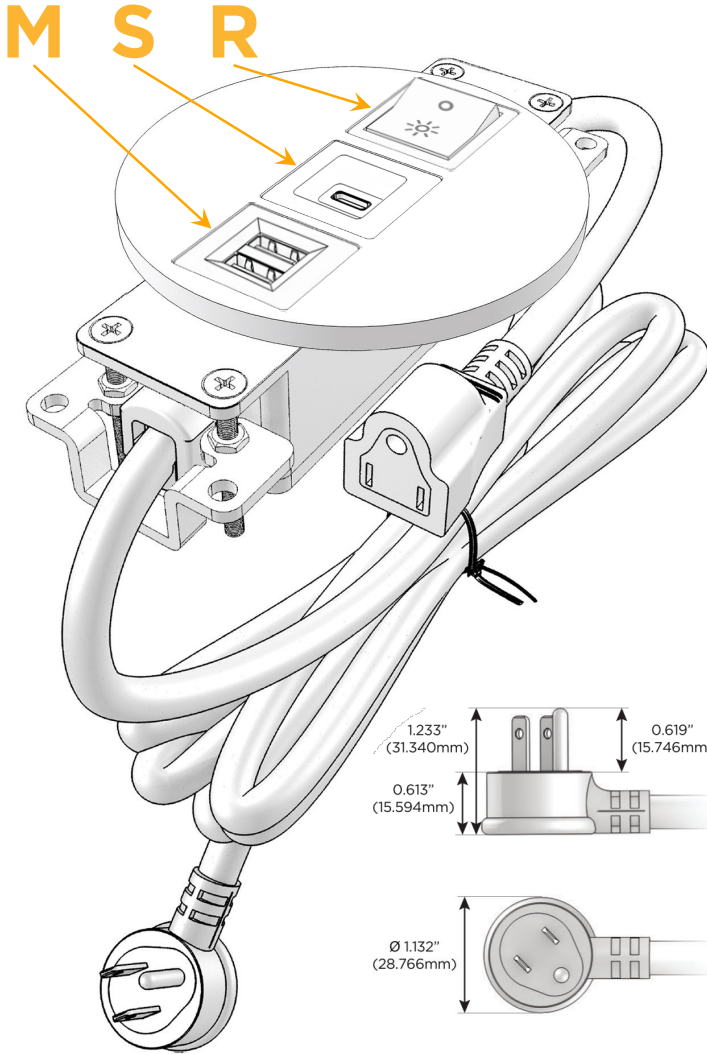

### Module/Port Options:

- A Tamper Resistant AC Receptacle
- E USB-A & USB-C (20W)
- M Double USB-A (Fast Charging Ports - 18W)
- H HDMI
- 6 CAT 6
- 12 RJ 12
- X Switched AC
- Y 3-Way Switch (Low Voltage)
- V USB-C (45W High Speed Charging Port)
- S USB-C (25W High Speed Charging Port)
- R Switched AC (Rocker Switch)
- D Dimmer Switch

### Plug:

Supplied with Low Profile Flat 45° Angle 120 VAC Plug

Optional Standard Straight 120 VAC Plug

Optional Straight 120 VAC Pass-through Plug

- CLEAN, COMPACT DESIGN
- STREAMLINED
- LOW PROFILE
- SIDE-EXITING CORDS
- PLUG & PLAY
- 6' AC CORD & PLUG (FLAT PLUG STANDARD)
- CUSTOMIZABLE CONFIGURATIONS AND FINISHES
- UL LISTED FOR MOUNTING IN FURNITURE
- 15A

## AC POWER & DATA CONNECTIVITY SOLUTION

M-POWER-3T-MSR-BZRND5B

Specs:

### Modules/Ports:

- M** Double USB-A (Fast Charging Ports - 18W)
- S** USB-C (25W High Speed Charging Port)
- R** Switched AC (Rocker Switch)

Distributed by

Mormax Company, Inc.

8 Westchester Plaza

Elmsford, NY 10523