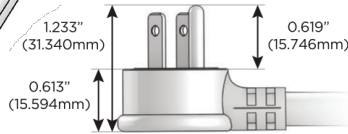

M-POWER-3T

AC POWER & DATA CONNECTIVITY SOLUTION

M-POWER-3T-MSR-BZRND5B

Specs:

Modules/Ports:

- **M** Double USB-A (Fast Charging Ports - 18W)
- **S** USB-C (25W High Speed Charging Port)
- **R** Switched AC (Rocker Switch)