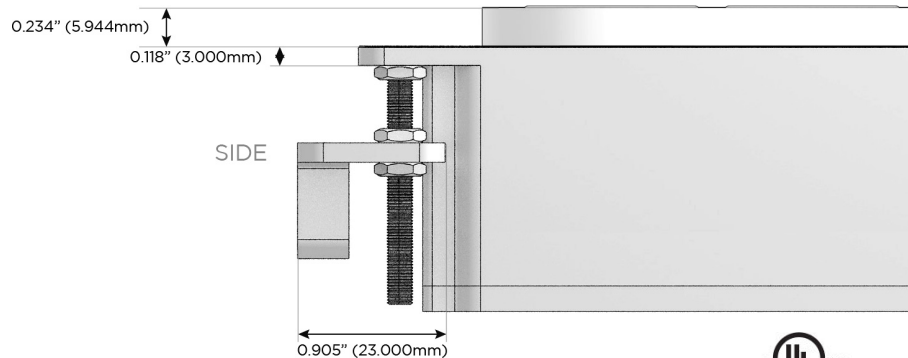

M-POWER-3T

AC POWER & DATA CONNECTIVITY SOLUTION

M-POWER-3T-MSR-BZRND5B

Specs:

Modules/Ports:

- **M** Double USB-A (Fast Charging Ports - 18W)
- **S** USB-C (25W High Speed Charging Port)
- **R** Switched AC (Rocker Switch)

Distributed by

Mormax Company, Inc.

8 Westchester Plaza

Elmsford, NY 10523

914-699-0101

sales@mormax.com

mormax.com