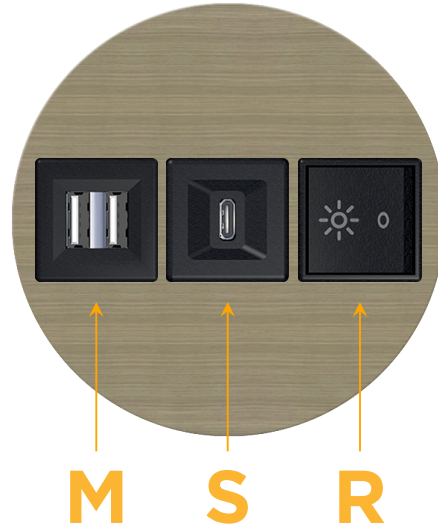

M-POWER-3T

AC POWER & DATA CONNECTIVITY SOLUTION

M-POWER-3T-MSR-BZ5ARNDSB

Distributed by

Mormax Company, Inc.

8 Westchester Plaza

Elmsford, NY 10523

914-699-0101

sales@mormax.com

mormax.com

Metro Light & Power's line of power & data solutions offers sophisticated design elements combined with greater ease of installation. Streamlined and low-profile, enhanced by side-exiting cords, our outlets advance the industry with their cutting edge look and feel. We believe flexibility is key, and we provide a variety of mounting options, including the ability to mount in limited spaces. Our outlets are available in many finishes and configurations, in addition to a custom color and finish capability for our clients.

Bezel Finish: **ANTIQUED ARCHITECTURAL BRONZE (ZINC/STEEL)**

Custom Finishes Available M-POWER-3T-MSR-BZ5ARNDSB

Features:

Module/Port Options:

- **A** Tamper Resistant AC Receptacle
- **E** USB-A & USB-C (20W)
- **M** Double USB-A (Fast Charging Ports - 18W)
- **H** HDMI
- **6** CAT 6
- **12** RJ 12
- **X** Switched AC
- **Y** 3-Way Switch (Low Voltage)
- **V** USB-C (45W High Speed Charging Port)
- **S** USB-C (25W High Speed Charging Port)
- **R** Switched AC (Rocker Switch)
- **D** Dimmer Switch

Plug:

Supplied with Low Profile Flat 45° Angle 120 VAC Plug

Optional Standard Straight 120 VAC Plug

Optional Straight 120 VAC Pass-through Plug

- CLEAN, COMPACT DESIGN
- STREAMLINED
- LOW PROFILE
- SIDE-EXITING CORDS
- PLUG & PLAY
- 6' AC CORD & PLUG (FLAT PLUG STANDARD)
- CUSTOMIZABLE CONFIGURATIONS AND FINISHES
- UL LISTED FOR MOUNTING IN FURNITURE
- 15A