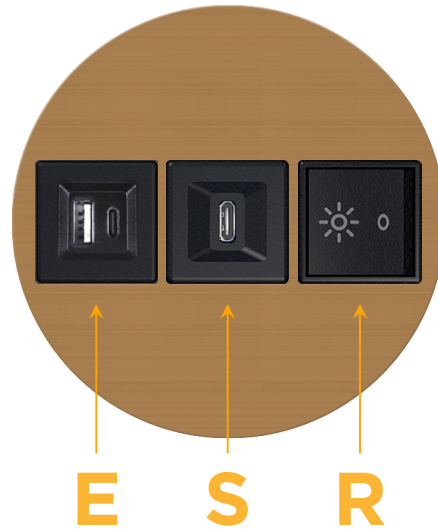

M-POWER-3T

AC POWER & DATA CONNECTIVITY SOLUTION

M-POWER-3T-ESR-BZ4RND8

Distributed by

Mormax Company, Inc.

8 Westchester Plaza

Elmsford, NY 10523

914-699-0101

sales@mormax.com

mormax.com

Metro Light & Power's line of power & data solutions offers sophisticated design elements combined with greater ease of installation. Streamlined and low-profile, enhanced by side-exiting cords, our outlets advance the industry with their cutting edge look and feel. We believe flexibility is key, and we provide a variety of mounting options, including the ability to mount in limited spaces. Our outlets are available in many finishes and configurations, in addition to a custom color and finish capability for our clients.

Bezel Finish: **SOLID BRONZE BRUSHED**

Custom Finishes Available M-POWER-3T-ESR-BZ4RND8

Features:

Module/Port Options:

- A Tamper Resistant AC Receptacle
- E USB-A & USB-C (20W)
- M Double USB-A (Fast Charging Ports - 18W)
- H HDMI
- 6 CAT 6
- 12 RJ 12
- X Switched AC
- Y 3-Way Switch (Low Voltage)
- V USB-C (45W High Speed Charging Port)
- S USB-C (25W High Speed Charging Port)
- R Switched AC (Rocker Switch)
- D Dimmer Switch

Plug:

Supplied with Low Profile Flat 45° Angle 120 VAC Plug

Optional Standard Straight 120 VAC Plug

Optional Straight 120 VAC Pass-through Plug

- CLEAN, COMPACT DESIGN
- STREAMLINED
- LOW PROFILE
- SIDE-EXITING CORDS
- PLUG & PLAY
- 6' AC CORD & PLUG (FLAT PLUG STANDARD)
- CUSTOMIZABLE CONFIGURATIONS AND FINISHES
- UL LISTED FOR MOUNTING IN FURNITURE
- 15A