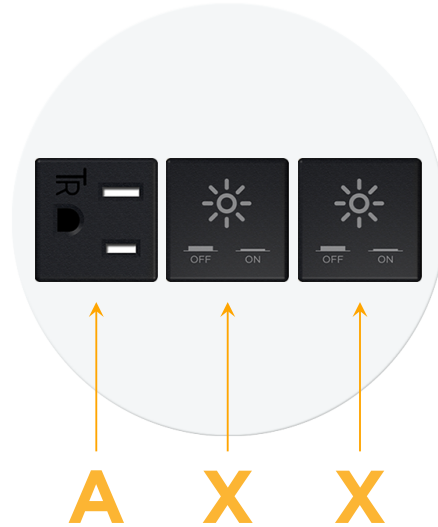

M-POWER-3T

AC POWER & DATA CONNECTIVITY SOLUTION

M-POWER-3T-AXX-WRNDB

Distributed by

Mormax Company, Inc.

8 Westchester Plaza

Elmsford, NY 10523

914-699-0101

sales@mormax.com

mormax.com

Metro Light & Power's line of power & data solutions offers sophisticated design elements combined with greater ease of installation. Streamlined and low-profile, enhanced by side-exiting cords, our outlets advance the industry with their cutting edge look and feel. We believe flexibility is key, and we provide a variety of mounting options, including the ability to mount in limited spaces. Our outlets are available in many finishes and configurations, in addition to a custom color and finish capability for our clients.

Bezel Finish: **WHITE (STEEL)**
Custom Finishes Available M-POWER-3T-AXX-WRNDB

Features:

Module/Port Options:

- **A** Tamper Resistant AC Receptacle
- **E** USB-A & USB-C (20W)
- **M** Double USB-A (Fast Charging Ports - 18W)
- **H** HDMI
- **6** CAT 6
- **12** RJ 12
- **X** Switched AC
- **Y** 3-Way Switch (Low Voltage)
- **V** USB-C (45W High Speed Charging Port)
- **S** USB-C (25W High Speed Charging Port)
- **R** Switched AC (Rocker Switch)
- **D** Dimmer Switch

Plug:

Supplied with Low Profile Flat 45° Angle 120 VAC Plug

Optional Standard Straight 120 VAC Plug

Optional Straight 120 VAC Pass-through Plug

- CLEAN, COMPACT DESIGN
- STREAMLINED
- LOW PROFILE
- SIDE-EXITING CORDS
- PLUG & PLAY
- 6' AC CORD & PLUG (FLAT PLUG STANDARD)
- CUSTOMIZABLE CONFIGURATIONS AND FINISHES
- UL LISTED FOR MOUNTING IN FURNITURE
- 15A