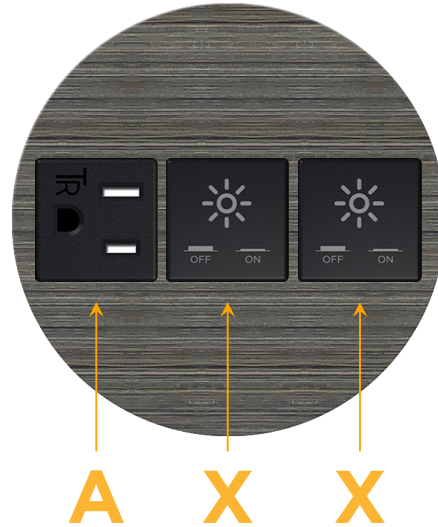

M-POWER-3T

AC POWER & DATA CONNECTIVITY SOLUTION

M-POWER-3T-AXX-S3RND5B

Distributed by

Mormax Company, Inc.

8 Westchester Plaza

Elmsford, NY 10523

914-699-0101

sales@mormax.com

mormax.com

Metro Light & Power's line of power & data solutions offers sophisticated design elements combined with greater ease of installation. Streamlined and low-profile, enhanced by side-exiting cords, our outlets advance the industry with their cutting edge look and feel. We believe flexibility is key, and we provide a variety of mounting options, including the ability to mount in limited spaces. Our outlets are available in many finishes and configurations, in addition to a custom color and finish capability for our clients.

Bezel Finish: **GUNMETAL (ZINC/STEEL)**

Custom Finishes Available M-POWER-3T-AXX-S3RND5B

Features:

Module/Port Options:

- **A** Tamper Resistant AC Receptacle
- **E** USB-A & USB-C (20W)
- **M** Double USB-A (Fast Charging Ports - 18W)
- **H** HDMI
- **6** CAT 6
- **12** RJ 12
- **X** Switched AC
- **Y** 3-Way Switch (Low Voltage)
- **V** USB-C (45W High Speed Charging Port)
- **S** USB-C (25W High Speed Charging Port)
- **R** Switched AC (Rocker Switch)
- **D** Dimmer Switch

Plug:

Supplied with Low Profile Flat 45° Angle 120 VAC Plug

Optional Standard Straight 120 VAC Plug

Optional Straight 120 VAC Pass-through Plug

- CLEAN, COMPACT DESIGN
- STREAMLINED
- LOW PROFILE
- SIDE-EXITING CORDS
- PLUG & PLAY
- 6' AC CORD & PLUG (FLAT PLUG STANDARD)
- CUSTOMIZABLE CONFIGURATIONS AND FINISHES
- UL LISTED FOR MOUNTING IN FURNITURE
- 15A