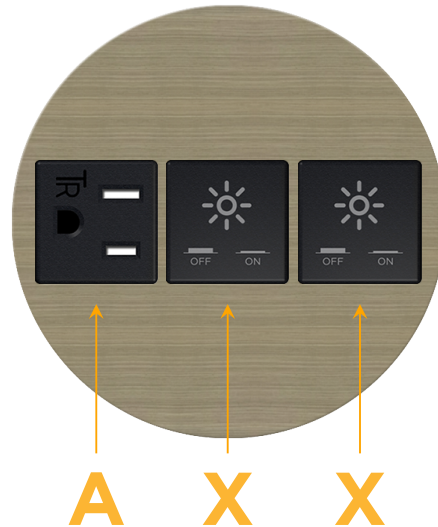

Bezel Finish: **ANTIQUED ARCHITECTURAL BRONZE (ZINC/STEEL)**

Custom Finishes Available M-POWER-3T-AXX-BZ5ARNSB

Features:

Module/Port Options:

- A** Tamper Resistant AC Receptacle
- E** USB-A & USB-C (20W)
- M** Double USB-A (Fast Charging Ports - 18W)
- H** HDMI
- 6** CAT 6
- 12** RJ 12
- X** Switched AC
- Y** 3-Way Switch (Low Voltage)
- V** USB-C (45W High Speed Charging Port)
- S** USB-C (25W High Speed Charging Port)
- R** Switched AC (Rocker Switch)
- D** Dimmer Switch

Plug:

Supplied with Low Profile Flat 45° Angle 120 VAC Plug

Optional Standard Straight 120 VAC Plug

Optional Straight 120 VAC Pass-through Plug

- CLEAN, COMPACT DESIGN
- STREAMLINED
- LOW PROFILE
- SIDE-EXITING CORDS
- PLUG & PLAY
- 6' AC CORD & PLUG (FLAT PLUG STANDARD)
- CUSTOMIZABLE CONFIGURATIONS AND FINISHES
- UL LISTED FOR MOUNTING IN FURNITURE
- 15A