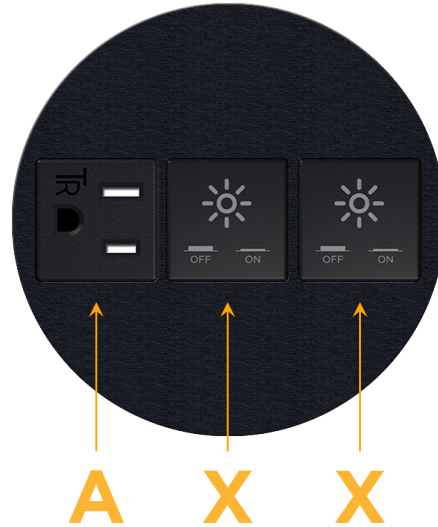

M-POWER-3T

AC POWER & DATA CONNECTIVITY SOLUTION

M-POWER-3T-AXX-BRNSDB

Distributed by

Mormax Company, Inc.

8 Westchester Plaza

Elmsford, NY 10523

914-699-0101

sales@mormax.com

mormax.com

Metro Light & Power's line of power & data solutions offers sophisticated design elements combined with greater ease of installation. Streamlined and low-profile, enhanced by side-exiting cords, our outlets advance the industry with their cutting edge look and feel. We believe flexibility is key, and we provide a variety of mounting options, including the ability to mount in limited spaces. Our outlets are available in many finishes and configurations, in addition to a custom color and finish capability for our clients.

Bezel Finish: **BLACK (ZINC/STEEL)**

Custom Finishes Available M-POWER-3T-AXX-BRNSDB

Features:

Module/Port Options:

- **A** Tamper Resistant AC Receptacle
- **E** USB-A & USB-C (20W)
- **M** Double USB-A (Fast Charging Ports - 18W)
- **H** HDMI
- **6** CAT 6
- **12** RJ 12
- **X** Switched AC
- **Y** 3-Way Switch (Low Voltage)
- **V** USB-C (45W High Speed Charging Port)
- **S** USB-C (25W High Speed Charging Port)
- **R** Switched AC (Rocker Switch)
- **D** Dimmer Switch

Plug:

Supplied with Low Profile Flat 45° Angle 120 VAC Plug

Optional Standard Straight 120 VAC Plug

Optional Straight 120 VAC Pass-through Plug

- CLEAN, COMPACT DESIGN
- STREAMLINED
- LOW PROFILE
- SIDE-EXITING CORDS
- PLUG & PLAY
- 6' AC CORD & PLUG (FLAT PLUG STANDARD)
- CUSTOMIZABLE CONFIGURATIONS AND FINISHES
- UL LISTED FOR MOUNTING IN FURNITURE
- 15A