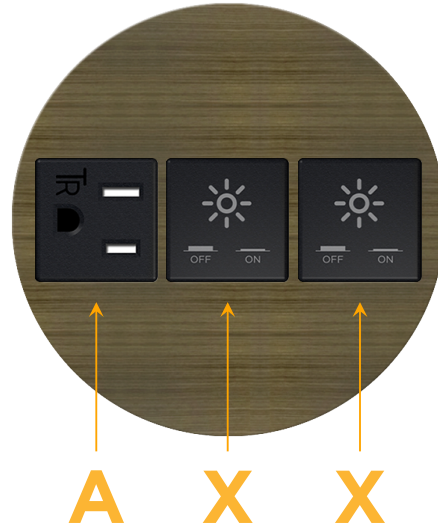

M-POWER-3T

AC POWER & DATA CONNECTIVITY SOLUTION

M-POWER-3T-AXX-APRNDSB

Distributed by

Mormax Company, Inc.

8 Westchester Plaza

Elmsford, NY 10523

914-699-0101

sales@mormax.com

mormax.com

Metro Light & Power's line of power & data solutions offers sophisticated design elements combined with greater ease of installation. Streamlined and low-profile, enhanced by side-exiting cords, our outlets advance the industry with their cutting edge look and feel. We believe flexibility is key, and we provide a variety of mounting options, including the ability to mount in limited spaces. Our outlets are available in many finishes and configurations, in addition to a custom color and finish capability for our clients.

Bezel Finish: **SPECIAL ANTIQUE BRONZE (ZINC/STEEL)**

Custom Finishes Available M-POWER-3T-AXX-APRNDSB

Features:

Module/Port Options:

- **A** Tamper Resistant AC Receptacle
- **E** USB-A & USB-C (20W)
- **M** Double USB-A (Fast Charging Ports - 18W)
- **H** HDMI
- **6** CAT 6
- **12** RJ 12
- **X** Switched AC
- **Y** 3-Way Switch (Low Voltage)
- **V** USB-C (45W High Speed Charging Port)
- **S** USB-C (25W High Speed Charging Port)
- **R** Switched AC (Rocker Switch)
- **D** Dimmer Switch

Plug:

Supplied with Low Profile Flat 45° Angle 120 VAC Plug

Optional Standard Straight 120 VAC Plug

Optional Straight 120 VAC Pass-through Plug

- CLEAN, COMPACT DESIGN
- STREAMLINED
- LOW PROFILE
- SIDE-EXITING CORDS
- PLUG & PLAY
- 6' AC CORD & PLUG (FLAT PLUG STANDARD)
- CUSTOMIZABLE CONFIGURATIONS AND FINISHES
- UL LISTED FOR MOUNTING IN FURNITURE
- 15A