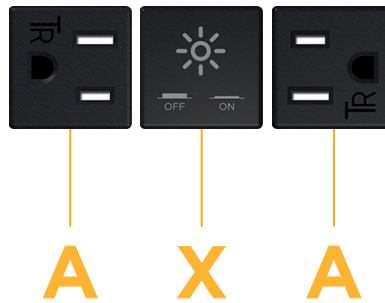

M-POWER-3T

AC POWER & DATA CONNECTIVITY SOLUTION

M-POWER-3T-AXA-SS4RNDB

Distributed by

Mormax Company, Inc.

8 Westchester Plaza

Elmsford, NY 10523

914-699-0101

sales@mormax.com

mormax.com

Metro Light & Power's line of power & data solutions offers sophisticated design elements combined with greater ease of installation. Streamlined and low-profile, enhanced by side-exiting cords, our outlets advance the industry with their cutting edge look and feel. We believe flexibility is key, and we provide a variety of mounting options, including the ability to mount in limited spaces. Our outlets are available in many finishes and configurations, in addition to a custom color and finish capability for our clients.

Bezel Finish: **BRUSHED STAINLESS (ABS)**

Custom Finishes Available M-POWER-3T-AXA-SS4RNDB

Features:

Module/Port Options:

- **A** Tamper Resistant AC Receptacle
- **E** USB-A & USB-C (20W)
- **M** Double USB-A (Fast Charging Ports - 18W)
- **H** HDMI
- **6** CAT 6
- **12** RJ 12
- **X** Switched AC
- **Y** 3-Way Switch (Low Voltage)
- **V** USB-C (45W High Speed Charging Port)
- **S** USB-C (25W High Speed Charging Port)
- **R** Switched AC (Rocker Switch)
- **D** Dimmer Switch

Plug:

- Supplied with Low Profile Flat 45° Angle 120 VAC Plug
- Optional Standard Straight 120 VAC Plug
- Optional Straight 120 VAC Pass-through Plug

- CLEAN, COMPACT DESIGN
- STREAMLINED
- LOW PROFILE
- SIDE-EXITING CORDS
- PLUG & PLAY
- 6' AC CORD & PLUG (FLAT PLUG STANDARD)
- CUSTOMIZABLE CONFIGURATIONS AND FINISHES
- UL LISTED FOR MOUNTING IN FURNITURE
- 15A