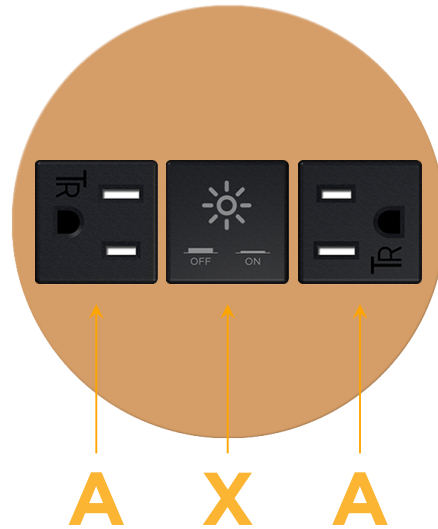

M-POWER-3T

AC POWER & DATA CONNECTIVITY SOLUTION

M-POWER-3T-AXA-CRND8

Distributed by

Mormax Company, Inc.

8 Westchester Plaza

Elmsford, NY 10523

914-699-0101

sales@mormax.com

mormax.com

Metro Light & Power's line of power & data solutions offers sophisticated design elements combined with greater ease of installation. Streamlined and low-profile, enhanced by side-exiting cords, our outlets advance the industry with their cutting edge look and feel. We believe flexibility is key, and we provide a variety of mounting options, including the ability to mount in limited spaces. Our outlets are available in many finishes and configurations, in addition to a custom color and finish capability for our clients.

Bezel Finish: **SOLID COPPER**

Custom Finishes Available M-POWER-3T-AXA-CRND8

Features:

Module/Port Options:

- **A** Tamper Resistant AC Receptacle
- **E** USB-A & USB-C (20W)
- **M** Double USB-A (Fast Charging Ports - 18W)
- **H** HDMI
- **6** CAT 6
- **12** RJ 12
- **X** Switched AC
- **Y** 3-Way Switch (Low Voltage)
- **V** USB-C (45W High Speed Charging Port)
- **S** USB-C (25W High Speed Charging Port)
- **R** Switched AC (Rocker Switch)
- **D** Dimmer Switch

Plug:

Supplied with Low Profile Flat 45° Angle 120 VAC Plug

Optional Standard Straight 120 VAC Plug

Optional Straight 120 VAC Pass-through Plug

- CLEAN, COMPACT DESIGN
- STREAMLINED
- LOW PROFILE
- SIDE-EXITING CORDS
- PLUG & PLAY
- 6' AC CORD & PLUG (FLAT PLUG STANDARD)
- CUSTOMIZABLE CONFIGURATIONS AND FINISHES
- UL LISTED FOR MOUNTING IN FURNITURE
- 15A