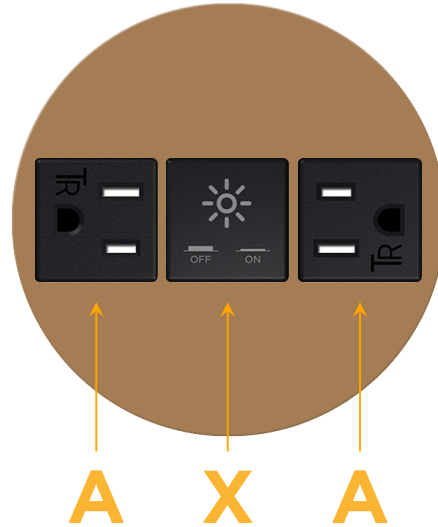

Bezel Finish: **SOLID BRONZE**

Custom Finishes Available M-POWER-3T-AXA-BZRND8

Features:

Module/Port Options:

- A** Tamper Resistant AC Receptacle
- E** USB-A & USB-C (20W)
- M** Double USB-A (Fast Charging Ports - 18W)
- H** HDMI
- 6** CAT 6
- 12** RJ 12
- X** Switched AC
- Y** 3-Way Switch (Low Voltage)
- V** USB-C (45W High Speed Charging Port)
- S** USB-C (25W High Speed Charging Port)
- R** Switched AC (Rocker Switch)
- D** Dimmer Switch

Plug:

Supplied with Low Profile Flat 45° Angle 120 VAC Plug

Optional Standard Straight 120 VAC Plug

Optional Straight 120 VAC Pass-through Plug

- CLEAN, COMPACT DESIGN
- STREAMLINED
- LOW PROFILE
- SIDE-EXITING CORDS
- PLUG & PLAY
- 6' AC CORD & PLUG (FLAT PLUG STANDARD)
- CUSTOMIZABLE CONFIGURATIONS AND FINISHES
- UL LISTED FOR MOUNTING IN FURNITURE
- 15A

M-POWER-3T

AC POWER & DATA CONNECTIVITY SOLUTION

M-POWER-3T-AXA-BZRND8

Specs:

Modules/Ports:

- A** Tamper Resistant AC Receptacle
- X** Switched AC

Distributed by

Mormax Company, Inc.