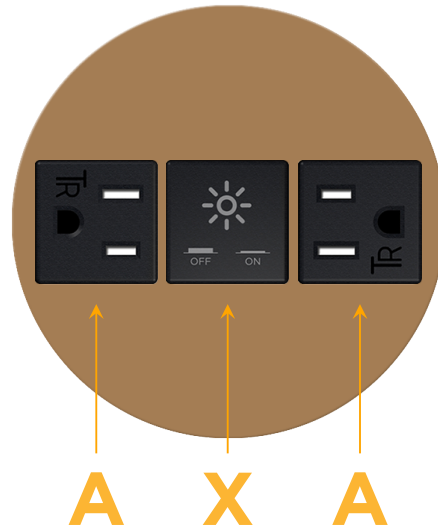

Bezel Finish: **ARCHITECTURAL BRONZE (ZINC/STEEL)**

Custom Finishes Available M-POWER-3T-AXA-BZ5RNSB

Features:

Module/Port Options:

- A** Tamper Resistant AC Receptacle
- E** USB-A & USB-C (20W)
- M** Double USB-A (Fast Charging Ports - 18W)
- H** HDMI
- 6** CAT 6
- 12** RJ 12
- X** Switched AC
- Y** 3-Way Switch (Low Voltage)
- V** USB-C (45W High Speed Charging Port)
- S** USB-C (25W High Speed Charging Port)
- R** Switched AC (Rocker Switch)
- D** Dimmer Switch

Plug:

Supplied with Low Profile Flat 45° Angle 120 VAC Plug

Optional Standard Straight 120 VAC Plug

Optional Straight 120 VAC Pass-through Plug

- CLEAN, COMPACT DESIGN
- STREAMLINED
- LOW PROFILE
- SIDE-EXITING CORDS
- PLUG & PLAY
- 6' AC CORD & PLUG (FLAT PLUG STANDARD)
- CUSTOMIZABLE CONFIGURATIONS AND FINISHES
- UL LISTED FOR MOUNTING IN FURNITURE
- 15A