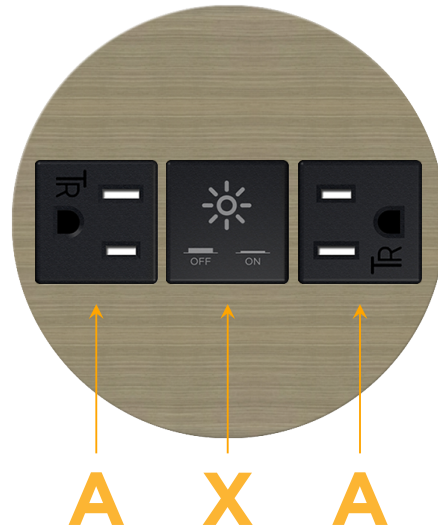

Bezel Finish: **ANTIQUED ARCHITECTURAL BRONZE (ZINC/STEEL)**

Custom Finishes Available M-POWER-3T-AXA-BZ5ARNSB

Features:

Module/Port Options:

- A** Tamper Resistant AC Receptacle
- E** USB-A & USB-C (20W)
- M** Double USB-A (Fast Charging Ports - 18W)
- H** HDMI
- 6** CAT 6
- 12** RJ 12
- X** Switched AC
- Y** 3-Way Switch (Low Voltage)
- V** USB-C (45W High Speed Charging Port)
- S** USB-C (25W High Speed Charging Port)
- R** Switched AC (Rocker Switch)
- D** Dimmer Switch

Plug:

Supplied with Low Profile Flat 45° Angle 120 VAC Plug

Optional Standard Straight 120 VAC Plug

Optional Straight 120 VAC Pass-through Plug

- CLEAN, COMPACT DESIGN
- STREAMLINED
- LOW PROFILE
- SIDE-EXITING CORDS
- PLUG & PLAY
- 6' AC CORD & PLUG (FLAT PLUG STANDARD)
- CUSTOMIZABLE CONFIGURATIONS AND FINISHES
- UL LISTED FOR MOUNTING IN FURNITURE
- 15A

M-POWER-3T

AC POWER & DATA CONNECTIVITY SOLUTION

M-POWER-3T-AXA-BZ5ARNDSB

Specs:

Modules/Ports:

- A** Tamper Resistant AC Receptacle
- X** Switched AC

Distributed by

Mormax Company, Inc.