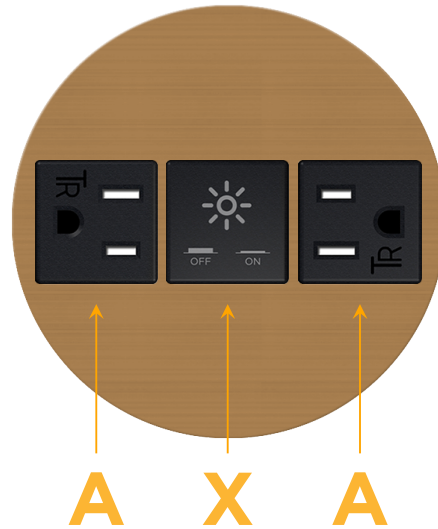

M-POWER-3T

AC POWER & DATA CONNECTIVITY SOLUTION

M-POWER-3T-AXA-BZ4RND8

Distributed by

Mormax Company, Inc.

8 Westchester Plaza

Elmsford, NY 10523

914-699-0101

sales@mormax.com

mormax.com

Metro Light & Power's line of power & data solutions offers sophisticated design elements combined with greater ease of installation. Streamlined and low-profile, enhanced by side-exiting cords, our outlets advance the industry with their cutting edge look and feel. We believe flexibility is key, and we provide a variety of mounting options, including the ability to mount in limited spaces. Our outlets are available in many finishes and configurations, in addition to a custom color and finish capability for our clients.

Bezel Finish: **SOLID BRONZE BRUSHED**

Custom Finishes Available M-POWER-3T-AXA-BZ4RND8

Features:

Module/Port Options:

- **A** Tamper Resistant AC Receptacle
- **E** USB-A & USB-C (20W)
- **M** Double USB-A (Fast Charging Ports - 18W)
- **H** HDMI
- **6** CAT 6
- **12** RJ 12
- **X** Switched AC
- **Y** 3-Way Switch (Low Voltage)
- **V** USB-C (45W High Speed Charging Port)
- **S** USB-C (25W High Speed Charging Port)
- **R** Switched AC (Rocker Switch)
- **D** Dimmer Switch

Plug:

Supplied with Low Profile Flat 45° Angle 120 VAC Plug

Optional Standard Straight 120 VAC Plug

Optional Straight 120 VAC Pass-through Plug

- CLEAN, COMPACT DESIGN
- STREAMLINED
- LOW PROFILE
- SIDE-EXITING CORDS
- PLUG & PLAY
- 6' AC CORD & PLUG (FLAT PLUG STANDARD)
- CUSTOMIZABLE CONFIGURATIONS AND FINISHES
- UL LISTED FOR MOUNTING IN FURNITURE
- 15A