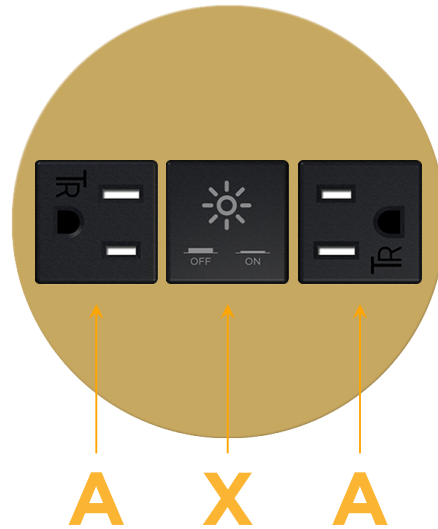

M-POWER-3T

AC POWER & DATA CONNECTIVITY SOLUTION

M-POWER-3T-AXA-BRRNDB

Distributed by

Mormax Company, Inc.

8 Westchester Plaza

Elmsford, NY 10523

914-699-0101

sales@mormax.com

mormax.com

Metro Light & Power's line of power & data solutions offers sophisticated design elements combined with greater ease of installation. Streamlined and low-profile, enhanced by side-exiting cords, our outlets advance the industry with their cutting edge look and feel. We believe flexibility is key, and we provide a variety of mounting options, including the ability to mount in limited spaces. Our outlets are available in many finishes and configurations, in addition to a custom color and finish capability for our clients.

Bezel Finish: **SOLID BRASS**

Custom Finishes Available M-POWER-3T-AXA-BRRNDB

Features:

Module/Port Options:

- **A** Tamper Resistant AC Receptacle
- **E** USB-A & USB-C (20W)
- **M** Double USB-A (Fast Charging Ports - 18W)
- **H** HDMI
- **6** CAT 6
- **12** RJ 12
- **X** Switched AC
- **Y** 3-Way Switch (Low Voltage)
- **V** USB-C (45W High Speed Charging Port)
- **S** USB-C (25W High Speed Charging Port)
- **R** Switched AC (Rocker Switch)
- **D** Dimmer Switch

Plug:

Supplied with Low Profile Flat 45° Angle 120 VAC Plug

Optional Standard Straight 120 VAC Plug

Optional Straight 120 VAC Pass-through Plug

- CLEAN, COMPACT DESIGN
- STREAMLINED
- LOW PROFILE
- SIDE-EXITING CORDS
- PLUG & PLAY
- 6' AC CORD & PLUG (FLAT PLUG STANDARD)
- CUSTOMIZABLE CONFIGURATIONS AND FINISHES
- UL LISTED FOR MOUNTING IN FURNITURE
- 15A