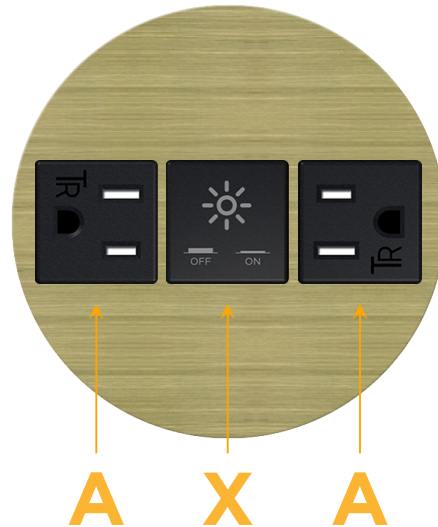

Bezel Finish: **BRASS ANTIQUED (ZINC/STEEL)**

Custom Finishes Available M-POWER-3T-AXA-BRARNDSB

Features:

Module/Port Options:

- A** Tamper Resistant AC Receptacle
- E** USB-A & USB-C (20W)
- M** Double USB-A (Fast Charging Ports - 18W)
- H** HDMI
- 6** CAT 6
- 12** RJ 12
- X** Switched AC
- Y** 3-Way Switch (Low Voltage)
- V** USB-C (45W High Speed Charging Port)
- S** USB-C (25W High Speed Charging Port)
- R** Switched AC (Rocker Switch)
- D** Dimmer Switch

Plug:

Supplied with Low Profile Flat 45° Angle 120 VAC Plug

Optional Standard Straight 120 VAC Plug

Optional Straight 120 VAC Pass-through Plug

- CLEAN, COMPACT DESIGN
- STREAMLINED
- LOW PROFILE
- SIDE-EXITING CORDS
- PLUG & PLAY
- 6' AC CORD & PLUG (FLAT PLUG STANDARD)
- CUSTOMIZABLE CONFIGURATIONS AND FINISHES
- UL LISTED FOR MOUNTING IN FURNITURE
- 15A