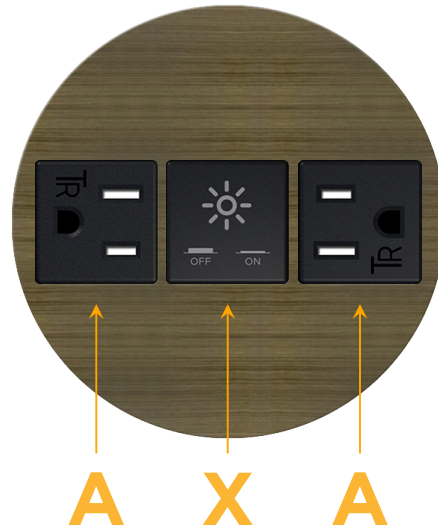

Bezel Finish: **SPECIAL ANTIQUE BRONZE (ZINC/STEEL)**

Custom Finishes Available M-POWER-3T-AXA-APRNSB

Features:

Module/Port Options:

- A** Tamper Resistant AC Receptacle
- E** USB-A & USB-C (20W)
- M** Double USB-A (Fast Charging Ports - 18W)
- H** HDMI
- 6** CAT 6
- 12** RJ 12
- X** Switched AC
- Y** 3-Way Switch (Low Voltage)
- V** USB-C (45W High Speed Charging Port)
- S** USB-C (25W High Speed Charging Port)
- R** Switched AC (Rocker Switch)
- D** Dimmer Switch

Plug:

Supplied with Low Profile Flat 45° Angle 120 VAC Plug

Optional Standard Straight 120 VAC Plug

Optional Straight 120 VAC Pass-through Plug

- CLEAN, COMPACT DESIGN
- STREAMLINED
- LOW PROFILE
- SIDE-EXITING CORDS
- PLUG & PLAY
- 6' AC CORD & PLUG (FLAT PLUG STANDARD)
- CUSTOMIZABLE CONFIGURATIONS AND FINISHES
- UL LISTED FOR MOUNTING IN FURNITURE
- 15A

sales@mormax.com

mormax.com

Specs:

Modules/Ports:

- A Tamper Resistant AC Receptacle
- X Switched AC