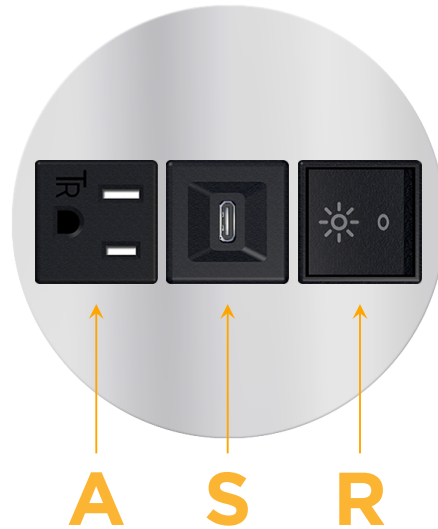

M-POWER-3T

AC POWER & DATA CONNECTIVITY SOLUTION

M-POWER-3T-ASR-SS8RNDB

Distributed by

Mormax Company, Inc.

8 Westchester Plaza

Elmsford, NY 10523

914-699-0101

sales@mormax.com

mormax.com

Metro Light & Power's line of power & data solutions offers sophisticated design elements combined with greater ease of installation. Streamlined and low-profile, enhanced by side-exiting cords, our outlets advance the industry with their cutting edge look and feel. We believe flexibility is key, and we provide a variety of mounting options, including the ability to mount in limited spaces. Our outlets are available in many finishes and configurations, in addition to a custom color and finish capability for our clients.

Bezel Finish: **STAINLESS STEEL MIRROR FINISH**

Custom Finishes Available M-POWER-3T-ASR-SS8RNDB

Features:

Module/Port Options:

- **A** Tamper Resistant AC Receptacle
- **E** USB-A & USB-C (20W)
- **M** Double USB-A (Fast Charging Ports - 18W)
- **H** HDMI
- **6** CAT 6
- **12** RJ 12
- **X** Switched AC
- **Y** 3-Way Switch (Low Voltage)
- **V** USB-C (45W High Speed Charging Port)
- **S** USB-C (25W High Speed Charging Port)
- **R** Switched AC (Rocker Switch)
- **D** Dimmer Switch

Plug:

Supplied with Low Profile Flat 45° Angle 120 VAC Plug

Optional Standard Straight 120 VAC Plug

Optional Straight 120 VAC Pass-through Plug

- CLEAN, COMPACT DESIGN
- STREAMLINED
- LOW PROFILE
- SIDE-EXITING CORDS
- PLUG & PLAY
- 6' AC CORD & PLUG (FLAT PLUG STANDARD)
- CUSTOMIZABLE CONFIGURATIONS AND FINISHES
- UL LISTED FOR MOUNTING IN FURNITURE
- 15A