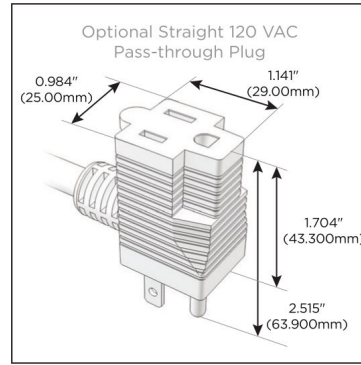

### Module/Port Options:

- A** Tamper Resistant AC Receptacle
- E** USB-A & USB-C (20W)
- M** Double USB-A (Fast Charging Ports - 18W)
- H** HDMI
- 6** CAT 6
- 12** RJ 12
- X** Switched AC
- Y** 3-Way Switch (Low Voltage)
- V** USB-C (45W High Speed Charging Port)
- S** USB-C (25W High Speed Charging Port)
- R** Switched AC (Rocker Switch)
- D** Dimmer Switch

### Plug:

Supplied with Low Profile Flat 45° Angle 120 VAC Plug

Optional Standard Straight 120 VAC Plug

Optional Straight 120 VAC Pass-through Plug

- CLEAN, COMPACT DESIGN
- STREAMLINED
- LOW PROFILE
- SIDE-EXITING CORDS
- PLUG & PLAY
- 6' AC CORD & PLUG (FLAT PLUG STANDARD)
- CUSTOMIZABLE CONFIGURATIONS AND FINISHES
- UL LISTED FOR MOUNTING IN FURNITURE
- 15A

## AC POWER & DATA CONNECTIVITY SOLUTION

M-POWER-3T-ASR-SS8RND8

Specs:

**Modules/Ports:**

- A** Tamper Resistant AC Receptacle
- S** USB-C (25W High Speed Charging Port)
- R** Switched AC (Rocker Switch)

Distributed by