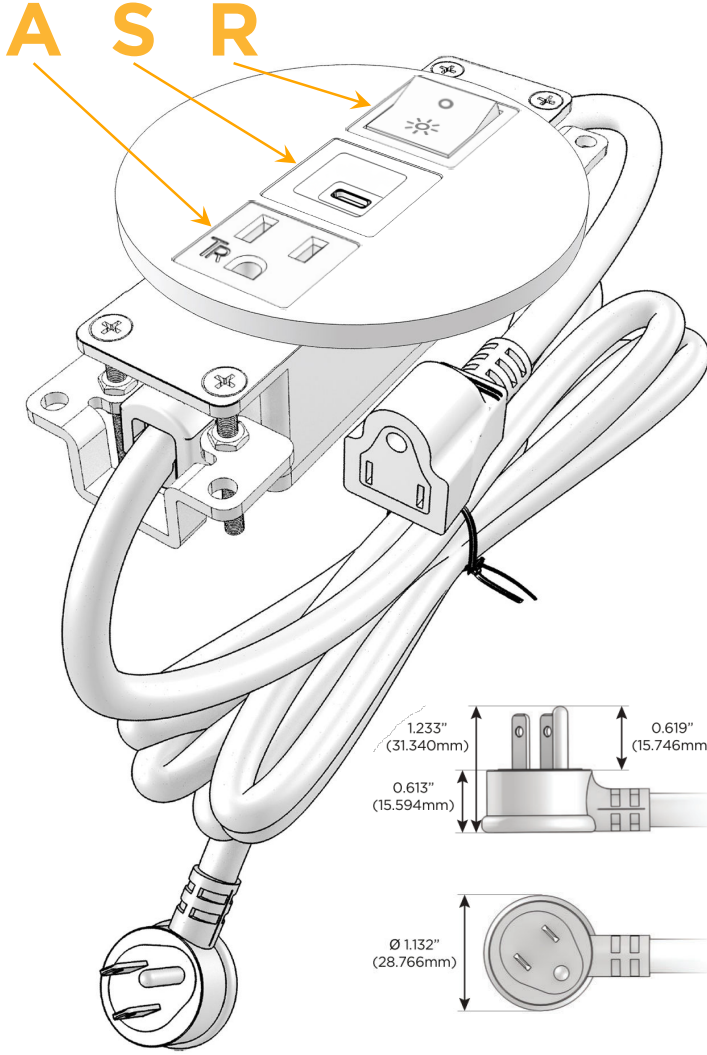

### Module/Port Options:

- A** Tamper Resistant AC Receptacle
- E** USB-A & USB-C (20W)
- M** Double USB-A (Fast Charging Ports - 18W)
- H** HDMI
- 6** CAT 6
- 12** RJ 12
- X** Switched AC
- Y** 3-Way Switch (Low Voltage)
- V** USB-C (45W High Speed Charging Port)
- S** USB-C (25W High Speed Charging Port)
- R** Switched AC (Rocker Switch)
- D** Dimmer Switch

### Plug:

Supplied with Low Profile Flat 45° Angle 120 VAC Plug

Optional Standard Straight 120 VAC Plug

Optional Straight 120 VAC Pass-through Plug

- CLEAN, COMPACT DESIGN
- STREAMLINED
- LOW PROFILE
- SIDE-EXITING CORDS
- PLUG & PLAY
- 6' AC CORD & PLUG (FLAT PLUG STANDARD)
- CUSTOMIZABLE CONFIGURATIONS AND FINISHES
- UL LISTED FOR MOUNTING IN FURNITURE
- 15A

## AC POWER & DATA CONNECTIVITY SOLUTION

M-POWER-3T-ASR-SS8RND8

Specs:

**Modules/Ports:**

- A** Tamper Resistant AC Receptacle
- S** USB-C (25W High Speed Charging Port)
- R** Switched AC (Rocker Switch)

Distributed by