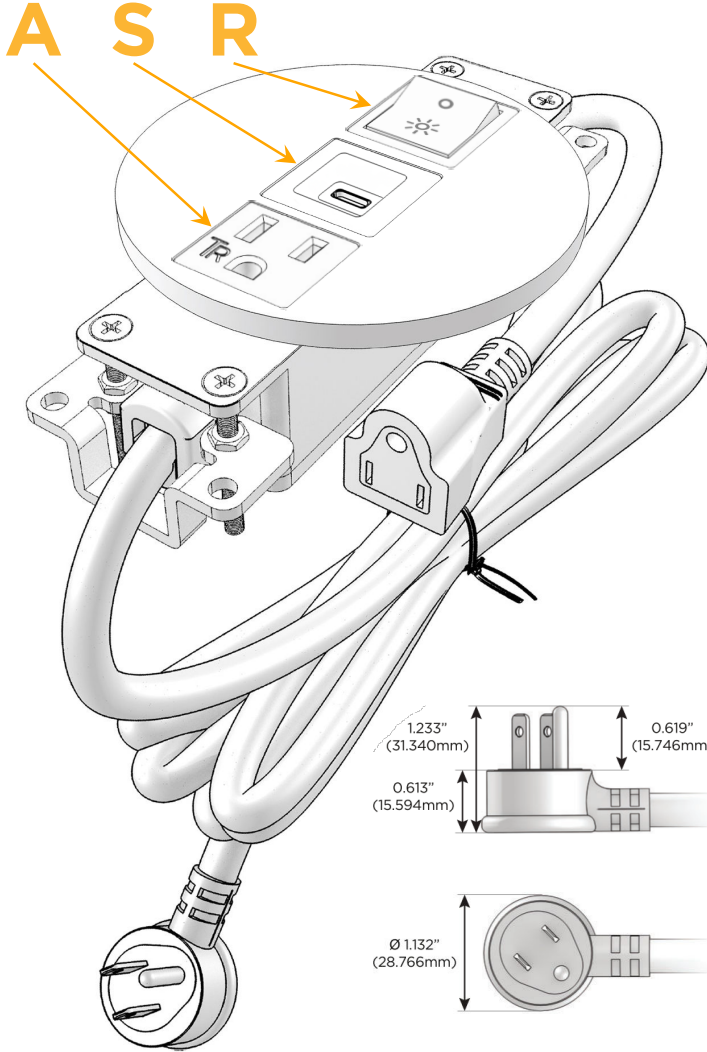

### Module/Port Options:

- A** Tamper Resistant AC Receptacle
- E** USB-A & USB-C (20W)
- M** Double USB-A (Fast Charging Ports - 18W)
- H** HDMI
- 6** CAT 6
- 12** RJ 12
- X** Switched AC
- Y** 3-Way Switch (Low Voltage)
- V** USB-C (45W High Speed Charging Port)
- S** USB-C (25W High Speed Charging Port)
- R** Switched AC (Rocker Switch)
- D** Dimmer Switch

### Plug:

Supplied with Low Profile Flat 45° Angle 120 VAC Plug

Optional Standard Straight 120 VAC Plug

Optional Straight 120 VAC Pass-through Plug

- CLEAN, COMPACT DESIGN
- STREAMLINED
- LOW PROFILE
- SIDE-EXITING CORDS
- PLUG & PLAY
- 6' AC CORD & PLUG (FLAT PLUG STANDARD)
- CUSTOMIZABLE CONFIGURATIONS AND FINISHES
- UL LISTED FOR MOUNTING IN FURNITURE
- 15A

## AC POWER & DATA CONNECTIVITY SOLUTION

M-POWER-3T-ASR-BZ4RND8

Specs:

### Modules/Ports:

- A** Tamper Resistant AC Receptacle
- S** USB-C (25W High Speed Charging Port)
- R** Switched AC (Rocker Switch)

Distributed by

Mormax Company, Inc.

8 Westchester Plaza

Elmsford, NY 10523