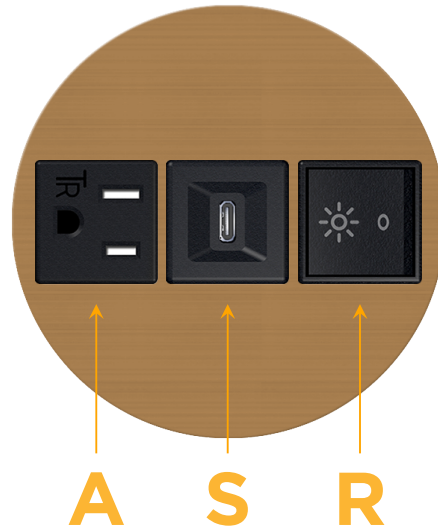

M-POWER-3T

AC POWER & DATA CONNECTIVITY SOLUTION

M-POWER-3T-ASR-BZ4RND8

Distributed by

Mormax Company, Inc.

8 Westchester Plaza

Elmsford, NY 10523

914-699-0101

sales@mormax.com

mormax.com

Metro Light & Power's line of power & data solutions offers sophisticated design elements combined with greater ease of installation. Streamlined and low-profile, enhanced by side-exiting cords, our outlets advance the industry with their cutting edge look and feel. We believe flexibility is key, and we provide a variety of mounting options, including the ability to mount in limited spaces. Our outlets are available in many finishes and configurations, in addition to a custom color and finish capability for our clients.

Bezel Finish: **SOLID BRONZE BRUSHED**

Custom Finishes Available M-POWER-3T-ASR-BZ4RND8

Features:

Module/Port Options:

- **A** Tamper Resistant AC Receptacle
- **E** USB-A & USB-C (20W)
- **M** Double USB-A (Fast Charging Ports - 18W)
- **H** HDMI
- **6** CAT 6
- **12** RJ 12
- **X** Switched AC
- **Y** 3-Way Switch (Low Voltage)
- **V** USB-C (45W High Speed Charging Port)
- **S** USB-C (25W High Speed Charging Port)
- **R** Switched AC (Rocker Switch)
- **D** Dimmer Switch

Plug:

Supplied with Low Profile Flat 45° Angle 120 VAC Plug

Optional Standard Straight 120 VAC Plug

Optional Straight 120 VAC Pass-through Plug

- CLEAN, COMPACT DESIGN
- STREAMLINED
- LOW PROFILE
- SIDE-EXITING CORDS
- PLUG & PLAY
- 6' AC CORD & PLUG (FLAT PLUG STANDARD)
- CUSTOMIZABLE CONFIGURATIONS AND FINISHES
- UL LISTED FOR MOUNTING IN FURNITURE
- 15A