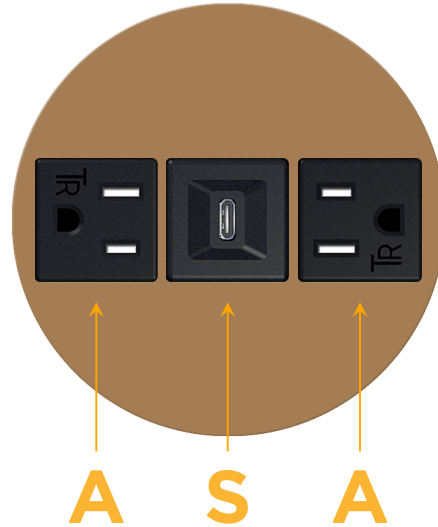

M-POWER-3T

AC POWER & DATA CONNECTIVITY SOLUTION

M-POWER-3T-ASA-BZ5RNSB

Distributed by

Mormax Company, Inc.

8 Westchester Plaza

Elmsford, NY 10523

914-699-0101

sales@mormax.com

mormax.com

Metro Light & Power's line of power & data solutions offers sophisticated design elements combined with greater ease of installation. Streamlined and low-profile, enhanced by side-exiting cords, our outlets advance the industry with their cutting edge look and feel. We believe flexibility is key, and we provide a variety of mounting options, including the ability to mount in limited spaces. Our outlets are available in many finishes and configurations, in addition to a custom color and finish capability for our clients.

Bezel Finish: **ARCHITECTURAL BRONZE (ZINC/STEEL)**

Custom Finishes Available M-POWER-3T-ASA-BZ5RNSB

Features:

Module/Port Options:

- **A** Tamper Resistant AC Receptacle
- **E** USB-A & USB-C (20W)
- **M** Double USB-A (Fast Charging Ports - 18W)
- **H** HDMI
- **6** CAT 6
- **12** RJ 12
- **X** Switched AC
- **Y** 3-Way Switch (Low Voltage)
- **V** USB-C (45W High Speed Charging Port)
- **S** USB-C (25W High Speed Charging Port)
- **R** Switched AC (Rocker Switch)
- **D** Dimmer Switch

Plug:

Supplied with Low Profile Flat 45° Angle 120 VAC Plug

Optional Standard Straight 120 VAC Plug

Optional Straight 120 VAC Pass-through Plug

- CLEAN, COMPACT DESIGN
- STREAMLINED
- LOW PROFILE
- SIDE-EXITING CORDS
- PLUG & PLAY
- 6' AC CORD & PLUG (FLAT PLUG STANDARD)
- CUSTOMIZABLE CONFIGURATIONS AND FINISHES
- UL LISTED FOR MOUNTING IN FURNITURE
- 15A