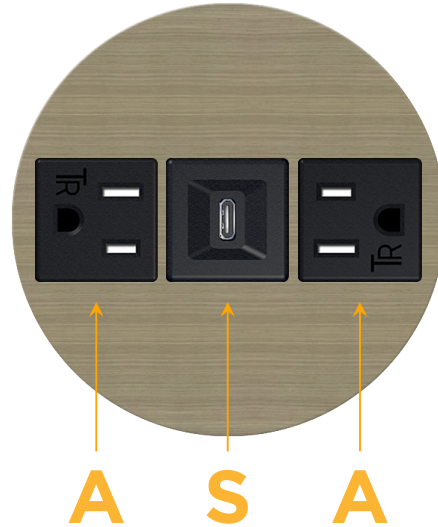

M-POWER-3T

AC POWER & DATA CONNECTIVITY SOLUTION

M-POWER-3T-ASA-BZ5ARNDSB

Distributed by

Mormax Company, Inc.

8 Westchester Plaza

Elmsford, NY 10523

914-699-0101

sales@mormax.com

mormax.com

Metro Light & Power's line of power & data solutions offers sophisticated design elements combined with greater ease of installation. Streamlined and low-profile, enhanced by side-exiting cords, our outlets advance the industry with their cutting edge look and feel. We believe flexibility is key, and we provide a variety of mounting options, including the ability to mount in limited spaces. Our outlets are available in many finishes and configurations, in addition to a custom color and finish capability for our clients.

Bezel Finish: **ANTIQUED ARCHITECTURAL BRONZE (ZINC/STEEL)**

Custom Finishes Available M-POWER-3T-ASA-BZ5ARNDSB

Features:

Module/Port Options:

- **A** Tamper Resistant AC Receptacle
- **E** USB-A & USB-C (20W)
- **M** Double USB-A (Fast Charging Ports - 18W)
- **H** HDMI
- **6** CAT 6
- **12** RJ 12
- **X** Switched AC
- **Y** 3-Way Switch (Low Voltage)
- **V** USB-C (45W High Speed Charging Port)
- **S** USB-C (25W High Speed Charging Port)
- **R** Switched AC (Rocker Switch)
- **D** Dimmer Switch

Plug:

Supplied with Low Profile Flat 45° Angle 120 VAC Plug

Optional Standard Straight 120 VAC Plug

Optional Straight 120 VAC Pass-through Plug

- CLEAN, COMPACT DESIGN
- STREAMLINED
- LOW PROFILE
- SIDE-EXITING CORDS
- PLUG & PLAY
- 6' AC CORD & PLUG (FLAT PLUG STANDARD)
- CUSTOMIZABLE CONFIGURATIONS AND FINISHES
- UL LISTED FOR MOUNTING IN FURNITURE
- 15A