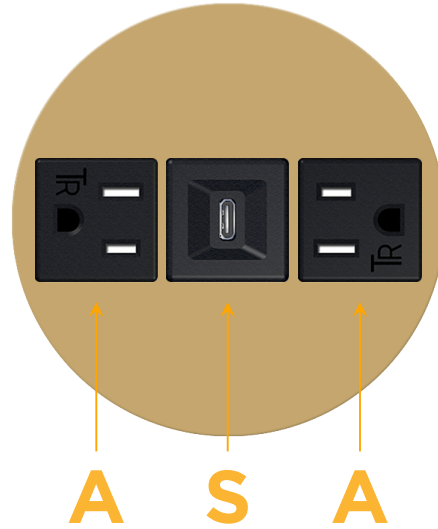

M-POWER-3T

AC POWER & DATA CONNECTIVITY SOLUTION

M-POWER-3T-ASA-BRRNDSB

Distributed by

Mormax Company, Inc.

8 Westchester Plaza

Elmsford, NY 10523

914-699-0101

sales@mormax.com

mormax.com

Metro Light & Power's line of power & data solutions offers sophisticated design elements combined with greater ease of installation. Streamlined and low-profile, enhanced by side-exiting cords, our outlets advance the industry with their cutting edge look and feel. We believe flexibility is key, and we provide a variety of mounting options, including the ability to mount in limited spaces. Our outlets are available in many finishes and configurations, in addition to a custom color and finish capability for our clients.

Bezel Finish: **BRASS (ZINC/STEEL)**

Custom Finishes Available M-POWER-3T-ASA-BRRNDSB

Features:

Module/Port Options:

- **A** Tamper Resistant AC Receptacle
- **E** USB-A & USB-C (20W)
- **M** Double USB-A (Fast Charging Ports - 18W)
- **H** HDMI
- **6** CAT 6
- **12** RJ 12
- **X** Switched AC
- **Y** 3-Way Switch (Low Voltage)
- **V** USB-C (45W High Speed Charging Port)
- **S** USB-C (25W High Speed Charging Port)
- **R** Switched AC (Rocker Switch)
- **D** Dimmer Switch

Plug:

Supplied with Low Profile Flat 45° Angle 120 VAC Plug

Optional Standard Straight 120 VAC Plug

Optional Straight 120 VAC Pass-through Plug

- CLEAN, COMPACT DESIGN
- STREAMLINED
- LOW PROFILE
- SIDE-EXITING CORDS
- PLUG & PLAY
- 6' AC CORD & PLUG (FLAT PLUG STANDARD)
- CUSTOMIZABLE CONFIGURATIONS AND FINISHES
- UL LISTED FOR MOUNTING IN FURNITURE
- 15A