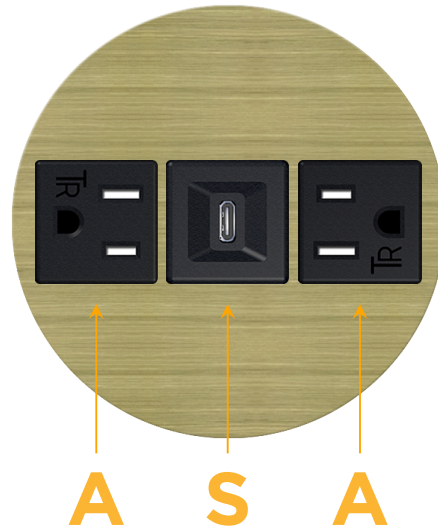

Bezel Finish: **BRASS ANTIQUED (ZINC/STEEL)**

Custom Finishes Available M-POWER-3T-ASA-BRARNSB

Features:

Module/Port Options:

- A** Tamper Resistant AC Receptacle
- E** USB-A & USB-C (20W)
- M** Double USB-A (Fast Charging Ports - 18W)
- H** HDMI
- 6** CAT 6
- 12** RJ 12
- X** Switched AC
- Y** 3-Way Switch (Low Voltage)
- V** USB-C (45W High Speed Charging Port)
- S** USB-C (25W High Speed Charging Port)
- R** Switched AC (Rocker Switch)
- D** Dimmer Switch

Plug:

Supplied with Low Profile Flat 45° Angle 120 VAC Plug

Optional Standard Straight 120 VAC Plug

Optional Straight 120 VAC Pass-through Plug

- CLEAN, COMPACT DESIGN
- STREAMLINED
- LOW PROFILE
- SIDE-EXITING CORDS
- PLUG & PLAY
- 6' AC CORD & PLUG (FLAT PLUG STANDARD)
- CUSTOMIZABLE CONFIGURATIONS AND FINISHES
- UL LISTED FOR MOUNTING IN FURNITURE
- 15A

sales@mormax.com

mormax.com

Specs:

Modules/Ports:

- A** Tamper Resistant AC Receptacle
- S** USB-C (25W High Speed Charging Port)