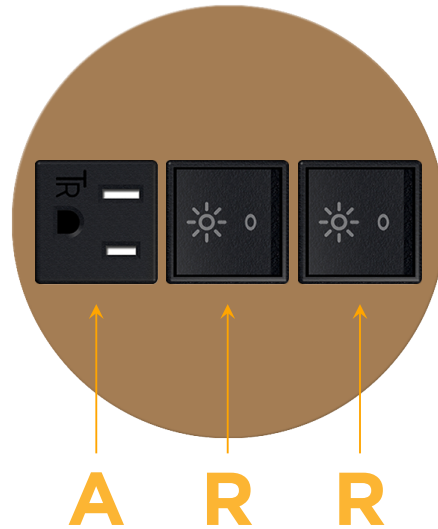

M-POWER-3T

AC POWER & DATA CONNECTIVITY SOLUTION

M-POWER-3T-ARR-BZ5RNSB

Distributed by

Mormax Company, Inc.

8 Westchester Plaza

Elmsford, NY 10523

914-699-0101

sales@mormax.com

mormax.com

Metro Light & Power's line of power & data solutions offers sophisticated design elements combined with greater ease of installation. Streamlined and low-profile, enhanced by side-exiting cords, our outlets advance the industry with their cutting edge look and feel. We believe flexibility is key, and we provide a variety of mounting options, including the ability to mount in limited spaces. Our outlets are available in many finishes and configurations, in addition to a custom color and finish capability for our clients.

Bezel Finish: **ARCHITECTURAL BRONZE (ZINC/STEEL)**

Custom Finishes Available M-POWER-3T-ARR-BZ5RNSB

Features:

Module/Port Options:

- **A** Tamper Resistant AC Receptacle
- **E** USB-A & USB-C (20W)
- **M** Double USB-A (Fast Charging Ports - 18W)
- **H** HDMI
- **6** CAT 6
- **12** RJ 12
- **X** Switched AC
- **Y** 3-Way Switch (Low Voltage)
- **V** USB-C (45W High Speed Charging Port)
- **S** USB-C (25W High Speed Charging Port)
- **R** Switched AC (Rocker Switch)
- **D** Dimmer Switch

Plug:

Supplied with Low Profile Flat 45° Angle 120 VAC Plug

Optional Standard Straight 120 VAC Plug

Optional Straight 120 VAC Pass-through Plug

- CLEAN, COMPACT DESIGN
- STREAMLINED
- LOW PROFILE
- SIDE-EXITING CORDS
- PLUG & PLAY
- 6' AC CORD & PLUG (FLAT PLUG STANDARD)
- CUSTOMIZABLE CONFIGURATIONS AND FINISHES
- UL LISTED FOR MOUNTING IN FURNITURE
- 15A