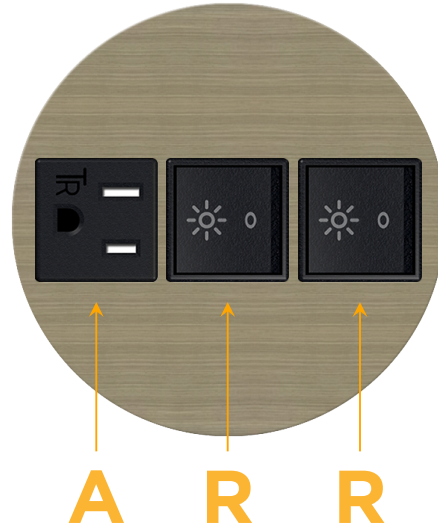

M-POWER-3T

AC POWER & DATA CONNECTIVITY SOLUTION

M-POWER-3T-ARR-BZ5ARND5B

Distributed by

Mormax Company, Inc.

8 Westchester Plaza

Elmsford, NY 10523

914-699-0101

sales@mormax.com

mormax.com

Metro Light & Power's line of power & data solutions offers sophisticated design elements combined with greater ease of installation. Streamlined and low-profile, enhanced by side-exiting cords, our outlets advance the industry with their cutting edge look and feel. We believe flexibility is key, and we provide a variety of mounting options, including the ability to mount in limited spaces. Our outlets are available in many finishes and configurations, in addition to a custom color and finish capability for our clients.

Bezel Finish: **ANTIQUED ARCHITECTURAL BRONZE (ZINC/STEEL)**

Custom Finishes Available M-POWER-3T-ARR-BZ5ARND5B

Features:

Module/Port Options:

- **A** Tamper Resistant AC Receptacle
- **E** USB-A & USB-C (20W)
- **M** Double USB-A (Fast Charging Ports - 18W)
- **H** HDMI
- **6** CAT 6
- **12** RJ 12
- **X** Switched AC
- **Y** 3-Way Switch (Low Voltage)
- **V** USB-C (45W High Speed Charging Port)
- **S** USB-C (25W High Speed Charging Port)
- **R** Switched AC (Rocker Switch)
- **D** Dimmer Switch

Plug:

Supplied with Low Profile Flat 45° Angle 120 VAC Plug

Optional Standard Straight 120 VAC Plug

Optional Straight 120 VAC Pass-through Plug

- CLEAN, COMPACT DESIGN
- STREAMLINED
- LOW PROFILE
- SIDE-EXITING CORDS
- PLUG & PLAY
- 6' AC CORD & PLUG (FLAT PLUG STANDARD)
- CUSTOMIZABLE CONFIGURATIONS AND FINISHES
- UL LISTED FOR MOUNTING IN FURNITURE
- 15A