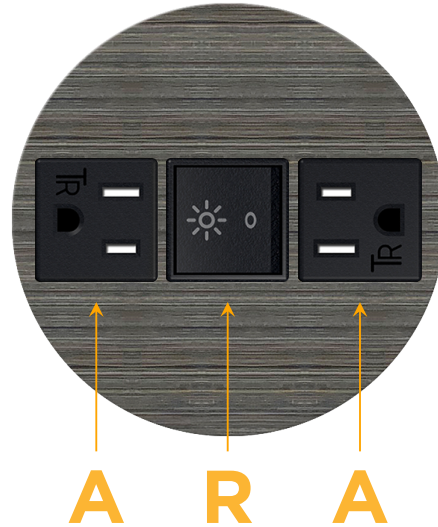

M-POWER-3T

AC POWER & DATA CONNECTIVITY SOLUTION

M-POWER-3T-ARA-S3RND5B

Distributed by

Mormax Company, Inc.

8 Westchester Plaza

Elmsford, NY 10523

914-699-0101

sales@mormax.com

mormax.com

Metro Light & Power's line of power & data solutions offers sophisticated design elements combined with greater ease of installation. Streamlined and low-profile, enhanced by side-exiting cords, our outlets advance the industry with their cutting edge look and feel. We believe flexibility is key, and we provide a variety of mounting options, including the ability to mount in limited spaces. Our outlets are available in many finishes and configurations, in addition to a custom color and finish capability for our clients.

Bezel Finish: **GUNMETAL (ZINC/STEEL)**

Custom Finishes Available M-POWER-3T-ARA-S3RND5B

Features:

Module/Port Options:

- **A** Tamper Resistant AC Receptacle
- **E** USB-A & USB-C (20W)
- **M** Double USB-A (Fast Charging Ports - 18W)
- **H** HDMI
- **6** CAT 6
- **12** RJ 12
- **X** Switched AC
- **Y** 3-Way Switch (Low Voltage)
- **V** USB-C (45W High Speed Charging Port)
- **S** USB-C (25W High Speed Charging Port)
- **R** Switched AC (Rocker Switch)
- **D** Dimmer Switch

Plug:

Supplied with Low Profile Flat 45° Angle 120 VAC Plug

Optional Standard Straight 120 VAC Plug

Optional Straight 120 VAC Pass-through Plug

- CLEAN, COMPACT DESIGN
- STREAMLINED
- LOW PROFILE
- SIDE-EXITING CORDS
- PLUG & PLAY
- 6' AC CORD & PLUG (FLAT PLUG STANDARD)
- CUSTOMIZABLE CONFIGURATIONS AND FINISHES
- UL LISTED FOR MOUNTING IN FURNITURE
- 15A