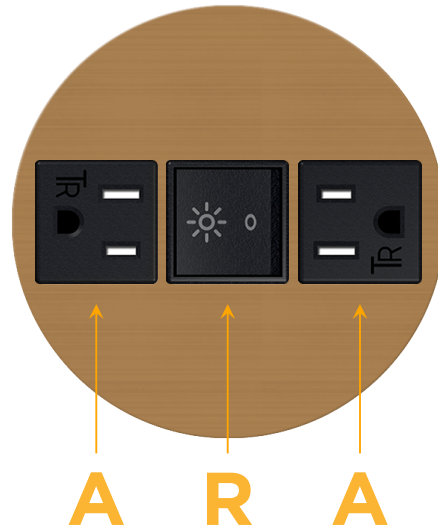

M-POWER-3T

AC POWER & DATA CONNECTIVITY SOLUTION

M-POWER-3T-ARA-BZ4RND8

Distributed by

Mormax Company, Inc.

8 Westchester Plaza

Elmsford, NY 10523

914-699-0101

sales@mormax.com

mormax.com

Metro Light & Power's line of power & data solutions offers sophisticated design elements combined with greater ease of installation. Streamlined and low-profile, enhanced by side-exiting cords, our outlets advance the industry with their cutting edge look and feel. We believe flexibility is key, and we provide a variety of mounting options, including the ability to mount in limited spaces. Our outlets are available in many finishes and configurations, in addition to a custom color and finish capability for our clients.

Bezel Finish: **SOLID BRONZE BRUSHED**

Custom Finishes Available M-POWER-3T-ARA-BZ4RND8

Features:

Module/Port Options:

- **A** Tamper Resistant AC Receptacle
- **E** USB-A & USB-C (20W)
- **M** Double USB-A (Fast Charging Ports - 18W)
- **H** HDMI
- **6** CAT 6
- **12** RJ 12
- **X** Switched AC
- **Y** 3-Way Switch (Low Voltage)
- **V** USB-C (45W High Speed Charging Port)
- **S** USB-C (25W High Speed Charging Port)
- **R** Switched AC (Rocker Switch)
- **D** Dimmer Switch

Plug:

Supplied with Low Profile Flat 45° Angle 120 VAC Plug

Optional Standard Straight 120 VAC Plug

Optional Straight 120 VAC Pass-through Plug

- CLEAN, COMPACT DESIGN
- STREAMLINED
- LOW PROFILE
- SIDE-EXITING CORDS
- PLUG & PLAY
- 6' AC CORD & PLUG (FLAT PLUG STANDARD)
- CUSTOMIZABLE CONFIGURATIONS AND FINISHES
- UL LISTED FOR MOUNTING IN FURNITURE
- 15A