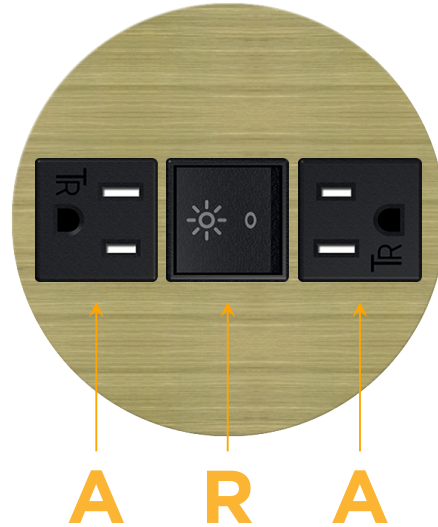

Bezel Finish: **BRASS ANTIQUED (ZINC/STEEL)**

Custom Finishes Available M-POWER-3T-ARA-BRARNSB

Features:

Module/Port Options:

- A** Tamper Resistant AC Receptacle
- E** USB-A & USB-C (20W)
- M** Double USB-A (Fast Charging Ports - 18W)
- H** HDMI
- 6** CAT 6
- 12** RJ 12
- X** Switched AC
- Y** 3-Way Switch (Low Voltage)
- V** USB-C (45W High Speed Charging Port)
- S** USB-C (25W High Speed Charging Port)
- R** Switched AC (Rocker Switch)
- D** Dimmer Switch

Plug:

Supplied with Low Profile Flat 45° Angle 120 VAC Plug

Optional Standard Straight 120 VAC Plug

Optional Straight 120 VAC Pass-through Plug

- CLEAN, COMPACT DESIGN
- STREAMLINED
- LOW PROFILE
- SIDE-EXITING CORDS
- PLUG & PLAY
- 6' AC CORD & PLUG (FLAT PLUG STANDARD)
- CUSTOMIZABLE CONFIGURATIONS AND FINISHES
- UL LISTED FOR MOUNTING IN FURNITURE
- 15A

sales@mormax.com

mormax.com

Specs:

Modules/Ports:

- A** Tamper Resistant AC Receptacle
- R** Switched AC (Rocker Switch)