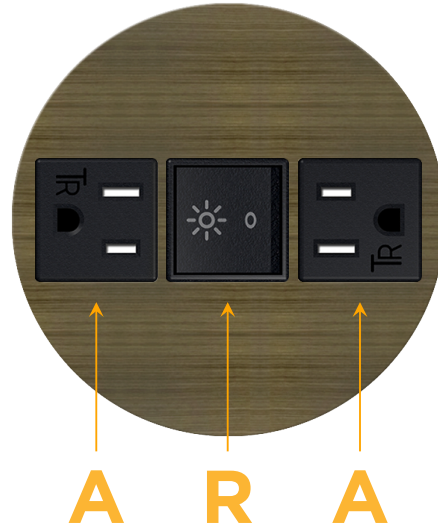

M-POWER-3T

AC POWER & DATA CONNECTIVITY SOLUTION

M-POWER-3T-ARA-APRNSB

Distributed by

Mormax Company, Inc.

8 Westchester Plaza

Elmsford, NY 10523

914-699-0101

sales@mormax.com

mormax.com

Metro Light & Power's line of power & data solutions offers sophisticated design elements combined with greater ease of installation. Streamlined and low-profile, enhanced by side-exiting cords, our outlets advance the industry with their cutting edge look and feel. We believe flexibility is key, and we provide a variety of mounting options, including the ability to mount in limited spaces. Our outlets are available in many finishes and configurations, in addition to a custom color and finish capability for our clients.

Bezel Finish: **SPECIAL ANTIQUE BRONZE (ZINC/STEEL)**

Custom Finishes Available M-POWER-3T-ARA-APRNSB

Features:

Module/Port Options:

- **A** Tamper Resistant AC Receptacle
- **E** USB-A & USB-C (20W)
- **M** Double USB-A (Fast Charging Ports - 18W)
- **H** HDMI
- **6** CAT 6
- **12** RJ 12
- **X** Switched AC
- **Y** 3-Way Switch (Low Voltage)
- **V** USB-C (45W High Speed Charging Port)
- **S** USB-C (25W High Speed Charging Port)
- **R** Switched AC (Rocker Switch)
- **D** Dimmer Switch

Plug:

Supplied with Low Profile Flat 45° Angle 120 VAC Plug

Optional Standard Straight 120 VAC Plug

Optional Straight 120 VAC Pass-through Plug

- CLEAN, COMPACT DESIGN
- STREAMLINED
- LOW PROFILE
- SIDE-EXITING CORDS
- PLUG & PLAY
- 6' AC CORD & PLUG (FLAT PLUG STANDARD)
- CUSTOMIZABLE CONFIGURATIONS AND FINISHES
- UL LISTED FOR MOUNTING IN FURNITURE
- 15A