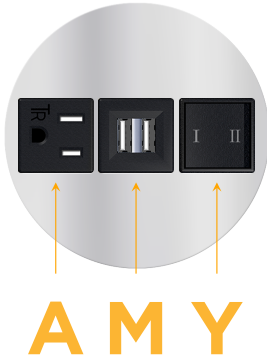

M-POWER-3T

AC POWER & DATA CONNECTIVITY SOLUTION

M-POWER-3T-AMY-SS8RNDB(2)

Distributed by

Mormax Company, Inc.

8 Westchester Plaza

Elmsford, NY 10523

914-699-0101

sales@mormax.com

mormax.com

Metro Light & Power's line of power & data solutions offers sophisticated design elements combined with greater ease of installation. Streamlined and low-profile, enhanced by side-exiting cords, our outlets advance the industry with their cutting edge look and feel. We believe flexibility is key, and we provide a variety of mounting options, including the ability to mount in limited spaces. Our outlets are available in many finishes and configurations, in addition to a custom color and finish capability for our clients.

Bezel Finish: **STAINLESS STEEL MIRROR FINISH**

Custom Finishes Available M-POWER-3T-AMY-SS8RNDB(2)

Features:

Module/Port Options:

- **A** Tamper Resistant AC Receptacle
- **E** USB-A & USB-C (20W)
- **M** Double USB-A (Fast Charging Ports - 18W)
- **H** HDMI
- **6** CAT 6
- **12** RJ 12
- **X** Switched AC
- **Y** 3-Way Switch (Low Voltage)
- **V** USB-C (45W High Speed Charging Port)
- **S** USB-C (25W High Speed Charging Port)
- **R** Switched AC (Rocker Switch)
- **D** Dimmer Switch

Plug:

Supplied with Low Profile Flat 45° Angle 120 VAC Plug

Optional Standard Straight 120 VAC Plug

Optional Straight 120 VAC Pass-through Plug

- CLEAN, COMPACT DESIGN
- STREAMLINED
- LOW PROFILE
- SIDE-EXITING CORDS
- PLUG & PLAY
- 6' AC CORD & PLUG (FLAT PLUG STANDARD)
- CUSTOMIZABLE CONFIGURATIONS AND FINISHES
- UL LISTED FOR MOUNTING IN FURNITURE
- 15A

UL LISTED AND APPROVED FOR USE ONLY WITH METRO LIGHT & POWER'S UL LISTED LEDS & CLASS 2 UL LISTED LED DRIVERS