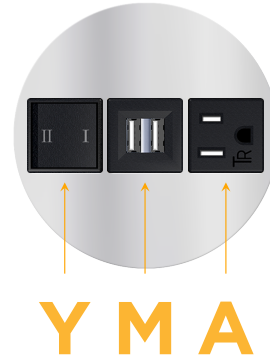

M-POWER-3T

AC POWER & DATA CONNECTIVITY SOLUTION

M-POWER-3T-AMY-SS8RNDB(2)

Distributed by

Mormax Company, Inc.

8 Westchester Plaza

Elmsford, NY 10523

914-699-0101

sales@mormax.com

mormax.com

Metro Light & Power's line of power & data solutions offers sophisticated design elements combined with greater ease of installation. Streamlined and low-profile, enhanced by side-exiting cords, our outlets advance the industry with their cutting edge look and feel. We believe flexibility is key, and we provide a variety of mounting options, including the ability to mount in limited spaces. Our outlets are available in many finishes and configurations, in addition to a custom color and finish capability for our clients.

Bezel Finish: **STAINLESS STEEL MIRROR FINISH**

Custom Finishes Available M-POWER-3T-AMY-SS8RNDB(2)

Features:

Module/Port Options:

- **A** Tamper Resistant AC Receptacle
- **E** USB-A & USB-C (20W)
- **M** Double USB-A (Fast Charging Ports - 18W)
- **H** HDMI
- **6** CAT 6
- **12** RJ 12
- **X** Switched AC
- **Y** 3-Way Switch (Low Voltage)
- **V** USB-C (45W High Speed Charging Port)
- **S** USB-C (25W High Speed Charging Port)
- **R** Switched AC (Rocker Switch)
- **D** Dimmer Switch

Plug:

Supplied with Low Profile Flat 45° Angle 120 VAC Plug

Optional Standard Straight 120 VAC Plug

Optional Straight 120 VAC Pass-through Plug

- CLEAN, COMPACT DESIGN
- STREAMLINED
- LOW PROFILE
- SIDE-EXITING CORDS
- PLUG & PLAY
- 6' AC CORD & PLUG (FLAT PLUG STANDARD)
- CUSTOMIZABLE CONFIGURATIONS AND FINISHES
- UL LISTED FOR MOUNTING IN FURNITURE
- 15A

UL LISTED AND APPROVED FOR USE ONLY WITH METRO LIGHT & POWER'S UL LISTED LEDS & CLASS 2 UL LISTED LED DRIVERS