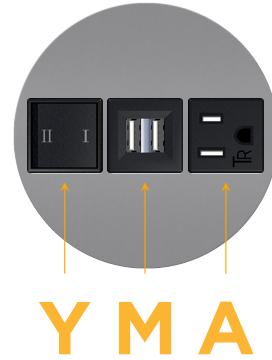

Bezel Finish: **MAGNESIUM (ZINC/STEEL)**

Custom Finishes Available M-POWER-3T-AMY-MRND5B(2)

Features:

Module/Port Options:

- A** Tamper Resistant AC Receptacle
- E** USB-A & USB-C (20W)
- M** Double USB-A (Fast Charging Ports - 18W)
- H** HDMI
- 6** CAT 6
- 12** RJ 12
- X** Switched AC
- Y** 3-Way Switch (Low Voltage)
- V** USB-C (45W High Speed Charging Port)
- S** USB-C (25W High Speed Charging Port)
- R** Switched AC (Rocker Switch)
- D** Dimmer Switch

Plug:

- Supplied with Low Profile Flat 45° Angle 120 VAC Plug
- Optional Standard Straight 120 VAC Plug
- Optional Straight 120 VAC Pass-through Plug

- CLEAN, COMPACT DESIGN
- STREAMLINED
- LOW PROFILE
- SIDE-EXITING CORDS
- PLUG & PLAY
- 6' AC CORD & PLUG (FLAT PLUG STANDARD)
- CUSTOMIZABLE CONFIGURATIONS AND FINISHES
- UL LISTED FOR MOUNTING IN FURNITURE
- 15A

8 Westchester Plaza

Elmsford, NY 10523

914-699-0101

sales@mormax.com

mormax.com

Features/Ports:

- A** Tamper Resistant AC Receptacle
- M** Double USB-A (Fast Charging Ports - 18W)
- Y** 3-Way Switch