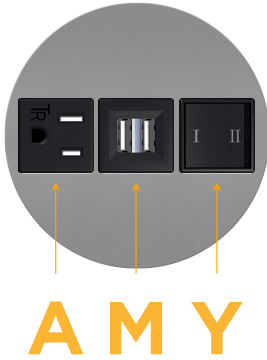

Bezel Finish: **MAGNESIUM (ZINC/STEEL)**

Custom Finishes Available M-POWER-3T-AMY-MRND5B(2)

Features:

Module/Port Options:

- A** Tamper Resistant AC Receptacle
- E** USB-A & USB-C (20W)
- M** Double USB-A (Fast Charging Ports - 18W)
- H** HDMI
- 6** CAT 6
- 12** RJ 12
- X** Switched AC
- Y** 3-Way Switch (Low Voltage)
- V** USB-C (45W High Speed Charging Port)
- S** USB-C (25W High Speed Charging Port)
- R** Switched AC (Rocker Switch)
- D** Dimmer Switch

Plug:

- Supplied with Low Profile Flat 45° Angle 120 VAC Plug
- Optional Standard Straight 120 VAC Plug
- Optional Straight 120 VAC Pass-through Plug

- CLEAN, COMPACT DESIGN
- STREAMLINED
- LOW PROFILE
- SIDE-EXITING CORDS
- PLUG & PLAY
- 6' AC CORD & PLUG (FLAT PLUG STANDARD)
- CUSTOMIZABLE CONFIGURATIONS AND FINISHES
- UL LISTED FOR MOUNTING IN FURNITURE
- 15A

8 Westchester Plaza

Elmsford, NY 10523

914-699-0101

sales@mormax.com

mormax.com

Features/Ports:

- A** Tamper Resistant AC Receptacle
- M** Double USB-A (Fast Charging Ports - 18W)
- Y** 3-Way Switch