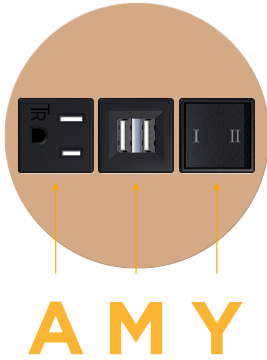

Bezel Finish: **COPPER (ZINC/STEEL)**

Custom Finishes Available M-POWER-3T-AMY-CURNDSB(2)

Features:

Module/Port Options:

- A** Tamper Resistant AC Receptacle
- E** USB-A & USB-C (20W)
- M** Double USB-A (Fast Charging Ports - 18W)
- H** HDMI
- 6** CAT 6
- 12** RJ 12
- X** Switched AC
- Y** 3-Way Switch (Low Voltage)
- V** USB-C (45W High Speed Charging Port)
- S** USB-C (25W High Speed Charging Port)
- R** Switched AC (Rocker Switch)
- D** Dimmer Switch

Plug:

Supplied with Low Profile Flat 45° Angle 120 VAC Plug

Optional Standard Straight 120 VAC Plug

Optional Straight 120 VAC Pass-through Plug

- CLEAN, COMPACT DESIGN
- STREAMLINED
- LOW PROFILE
- SIDE-EXITING CORDS
- PLUG & PLAY
- 6' AC CORD & PLUG (FLAT PLUG STANDARD)
- CUSTOMIZABLE CONFIGURATIONS AND FINISHES
- UL LISTED FOR MOUNTING IN FURNITURE
- 15A

8 Westchester Plaza

Elmsford, NY 10523

914-699-0101

sales@mormax.com

mormax.com

Modules/Ports:

- A** Tamper Resistant AC Receptacle
- M** Double USB-A (Fast Charging Ports - 18W)
- Y** 3-Way Switch