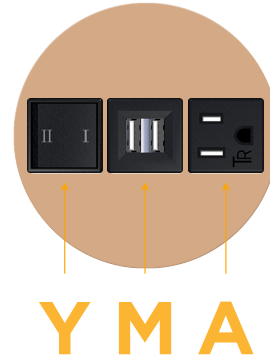

Bezel Finish: **COPPER (ZINC/STEEL)**

Custom Finishes Available M-POWER-3T-AMY-CURNDSB(2)

Features:

Module/Port Options:

- A** Tamper Resistant AC Receptacle
- E** USB-A & USB-C (20W)
- M** Double USB-A (Fast Charging Ports - 18W)
- H** HDMI
- 6** CAT 6
- 12** RJ 12
- X** Switched AC
- Y** 3-Way Switch (Low Voltage)
- V** USB-C (45W High Speed Charging Port)
- S** USB-C (25W High Speed Charging Port)
- R** Switched AC (Rocker Switch)
- D** Dimmer Switch

Plug:

Supplied with Low Profile Flat 45° Angle 120 VAC Plug

Optional Standard Straight 120 VAC Plug

Optional Straight 120 VAC Pass-through Plug

- CLEAN, COMPACT DESIGN
- STREAMLINED
- LOW PROFILE
- SIDE-EXITING CORDS
- PLUG & PLAY
- 6' AC CORD & PLUG (FLAT PLUG STANDARD)
- CUSTOMIZABLE CONFIGURATIONS AND FINISHES
- UL LISTED FOR MOUNTING IN FURNITURE
- 15A

8 Westchester Plaza

Elmsford, NY 10523

914-699-0101

sales@mormax.com

mormax.com

Modules/Ports:

- A** Tamper Resistant AC Receptacle
- M** Double USB-A (Fast Charging Ports - 18W)
- Y** 3-Way Switch