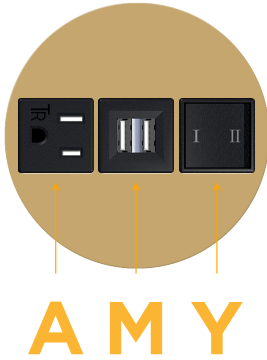

Bezel Finish: **STANDARD BRONZE (ZINC/STEEL)**

Custom Finishes Available M-POWER-3T-AMY-BZRNSB(2)

Features:

Module/Port Options:

- A** Tamper Resistant AC Receptacle
- E** USB-A & USB-C (20W)
- M** Double USB-A (Fast Charging Ports - 18W)
- H** HDMI
- 6** CAT 6
- 12** RJ 12
- X** Switched AC
- Y** 3-Way Switch (Low Voltage)
- V** USB-C (45W High Speed Charging Port)
- S** USB-C (25W High Speed Charging Port)
- R** Switched AC (Rocker Switch)
- D** Dimmer Switch

Plug:

Supplied with Low Profile Flat 45° Angle 120 VAC Plug

Optional Standard Straight 120 VAC Plug

Optional Straight 120 VAC Pass-through Plug

- CLEAN, COMPACT DESIGN
- STREAMLINED
- LOW PROFILE
- SIDE-EXITING CORDS
- PLUG & PLAY
- 6' AC CORD & PLUG (FLAT PLUG STANDARD)
- CUSTOMIZABLE CONFIGURATIONS AND FINISHES
- UL LISTED FOR MOUNTING IN FURNITURE
- 15A

8 Westchester Plaza

Elmsford, NY 10523

914-699-0101

sales@mormax.com

mormax.com

Modules/Ports:

- A** Tamper Resistant AC Receptacle
- M** Double USB-A (Fast Charging Ports - 18W)
- Y** 3-Way Switch