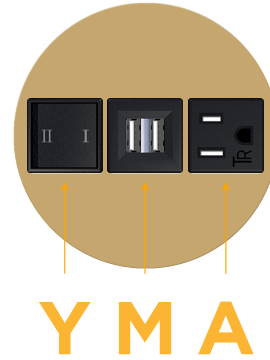

Bezel Finish: **STANDARD BRONZE (ZINC/STEEL)**

Custom Finishes Available M-POWER-3T-AMY-BZRNSB(2)

Features:

Module/Port Options:

- A** Tamper Resistant AC Receptacle
- E** USB-A & USB-C (20W)
- M** Double USB-A (Fast Charging Ports - 18W)
- H** HDMI
- 6** CAT 6
- 12** RJ 12
- X** Switched AC
- Y** 3-Way Switch (Low Voltage)
- V** USB-C (45W High Speed Charging Port)
- S** USB-C (25W High Speed Charging Port)
- R** Switched AC (Rocker Switch)
- D** Dimmer Switch

Plug:

Supplied with Low Profile Flat 45° Angle 120 VAC Plug

Optional Standard Straight 120 VAC Plug

Optional Straight 120 VAC Pass-through Plug

- CLEAN, COMPACT DESIGN
- STREAMLINED
- LOW PROFILE
- SIDE-EXITING CORDS
- PLUG & PLAY
- 6' AC CORD & PLUG (FLAT PLUG STANDARD)
- CUSTOMIZABLE CONFIGURATIONS AND FINISHES
- UL LISTED FOR MOUNTING IN FURNITURE
- 15A

8 Westchester Plaza

Elmsford, NY 10523

914-699-0101

sales@mormax.com

mormax.com

Modules/Ports:

- A** Tamper Resistant AC Receptacle
- M** Double USB-A (Fast Charging Ports - 18W)
- Y** 3-Way Switch