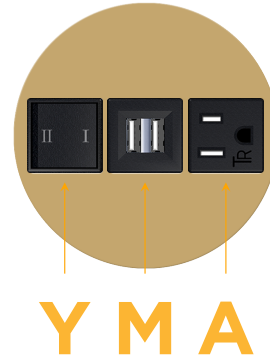

Bezel Finish: **BRASS (ZINC/STEEL)**
Custom Finishes Available M-POWER-3T-AMY-BRRNDSB(2)

Features:

Module/Port Options:

- A** Tamper Resistant AC Receptacle
- E** USB-A & USB-C (20W)
- M** Double USB-A (Fast Charging Ports - 18W)
- H** HDMI
- 6** CAT 6
- 12** RJ 12
- X** Switched AC
- Y** 3-Way Switch (Low Voltage)
- V** USB-C (45W High Speed Charging Port)
- S** USB-C (25W High Speed Charging Port)
- R** Switched AC (Rocker Switch)
- D** Dimmer Switch

Plug:

- Supplied with Low Profile Flat 45° Angle 120 VAC Plug
- Optional Standard Straight 120 VAC Plug
- Optional Straight 120 VAC Pass-through Plug

- CLEAN, COMPACT DESIGN
- STREAMLINED
- LOW PROFILE
- SIDE-EXITING CORDS
- PLUG & PLAY
- 6' AC CORD & PLUG (FLAT PLUG STANDARD)
- CUSTOMIZABLE CONFIGURATIONS AND FINISHES
- UL LISTED FOR MOUNTING IN FURNITURE
- 15A

8 Westchester Plaza

Elmsford, NY 10523

914-699-0101

sales@mormax.com

mormax.com

Modules/Ports:

- A** Tamper Resistant AC Receptacle
- M** Double USB-A (Fast Charging Ports - 18W)
- Y** 3-Way Switch