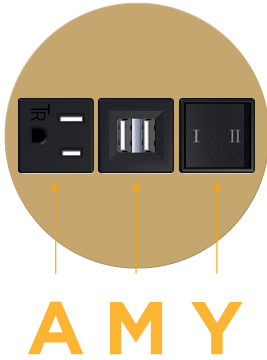

Bezel Finish: **BRASS (ZINC/STEEL)**
Custom Finishes Available M-POWER-3T-AMY-BRRNDSB(2)

Features:

Module/Port Options:

- A** Tamper Resistant AC Receptacle
- E** USB-A & USB-C (20W)
- M** Double USB-A (Fast Charging Ports - 18W)
- H** HDMI
- 6** CAT 6
- 12** RJ 12
- X** Switched AC
- Y** 3-Way Switch (Low Voltage)
- V** USB-C (45W High Speed Charging Port)
- S** USB-C (25W High Speed Charging Port)
- R** Switched AC (Rocker Switch)
- D** Dimmer Switch

Plug:

- Supplied with Low Profile Flat 45° Angle 120 VAC Plug
- Optional Standard Straight 120 VAC Plug
- Optional Straight 120 VAC Pass-through Plug

- CLEAN, COMPACT DESIGN
- STREAMLINED
- LOW PROFILE
- SIDE-EXITING CORDS
- PLUG & PLAY
- 6' AC CORD & PLUG (FLAT PLUG STANDARD)
- CUSTOMIZABLE CONFIGURATIONS AND FINISHES
- UL LISTED FOR MOUNTING IN FURNITURE
- 15A

8 Westchester Plaza

Elmsford, NY 10523

914-699-0101

sales@mormax.com

mormax.com

Modules/Ports:

- A** Tamper Resistant AC Receptacle
- M** Double USB-A (Fast Charging Ports - 18W)
- Y** 3-Way Switch