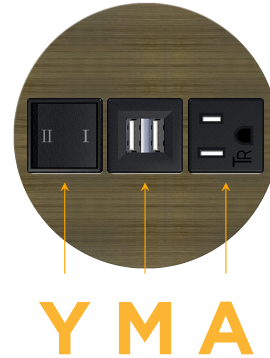

Bezel Finish: **SPECIAL ANTIQUE BRONZE (ZINC/STEEL)**

Custom Finishes Available M-POWER-3T-AMY-APRNSB(2)

Features:

Module/Port Options:

- A** Tamper Resistant AC Receptacle
- E** USB-A & USB-C (20W)
- M** Double USB-A (Fast Charging Ports - 18W)
- H** HDMI
- 6** CAT 6
- 12** RJ 12
- X** Switched AC
- Y** 3-Way Switch (Low Voltage)
- V** USB-C (45W High Speed Charging Port)
- S** USB-C (25W High Speed Charging Port)
- R** Switched AC (Rocker Switch)
- D** Dimmer Switch

Plug:

Supplied with Low Profile Flat 45° Angle 120 VAC Plug

Optional Standard Straight 120 VAC Plug

Optional Straight 120 VAC Pass-through Plug

- CLEAN, COMPACT DESIGN
- STREAMLINED
- LOW PROFILE
- SIDE-EXITING CORDS
- PLUG & PLAY
- 6' AC CORD & PLUG (FLAT PLUG STANDARD)
- CUSTOMIZABLE CONFIGURATIONS AND FINISHES
- UL LISTED FOR MOUNTING IN FURNITURE
- 15A

8 Westchester Plaza

Elmsford, NY 10523

914-699-0101

sales@mormax.com

mormax.com

Modules/Ports:

- A** Tamper Resistant AC Receptacle
- M** Double USB-A (Fast Charging Ports - 18W)
- Y** 3-Way Switch