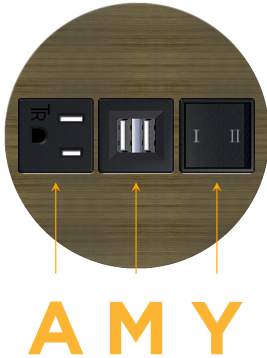

Bezel Finish: **SPECIAL ANTIQUE BRONZE (ZINC/STEEL)**

Custom Finishes Available M-POWER-3T-AMY-APRNSB(2)

Features:

Module/Port Options:

- A** Tamper Resistant AC Receptacle
- E** USB-A & USB-C (20W)
- M** Double USB-A (Fast Charging Ports - 18W)
- H** HDMI
- 6** CAT 6
- 12** RJ 12
- X** Switched AC
- Y** 3-Way Switch (Low Voltage)
- V** USB-C (45W High Speed Charging Port)
- S** USB-C (25W High Speed Charging Port)
- R** Switched AC (Rocker Switch)
- D** Dimmer Switch

Plug:

Supplied with Low Profile Flat 45° Angle 120 VAC Plug

Optional Standard Straight 120 VAC Plug

Optional Straight 120 VAC Pass-through Plug

- CLEAN, COMPACT DESIGN
- STREAMLINED
- LOW PROFILE
- SIDE-EXITING CORDS
- PLUG & PLAY
- 6' AC CORD & PLUG (FLAT PLUG STANDARD)
- CUSTOMIZABLE CONFIGURATIONS AND FINISHES
- UL LISTED FOR MOUNTING IN FURNITURE
- 15A

8 Westchester Plaza

Elmsford, NY 10523

914-699-0101

sales@mormax.com

mormax.com

Modules/Ports:

- A** Tamper Resistant AC Receptacle
- M** Double USB-A (Fast Charging Ports - 18W)
- Y** 3-Way Switch