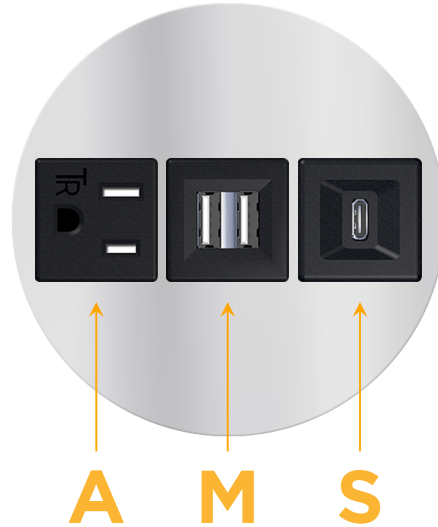

Bezel Finish: **STAINLESS STEEL MIRROR FINISH**

Custom Finishes Available M-POWER-3T-AMS-SS8RNDB

Features:

Module/Port Options:

- A** Tamper Resistant AC Receptacle
- E** USB-A & USB-C (20W)
- M** Double USB-A (Fast Charging Ports - 18W)
- H** HDMI
- 6** CAT 6
- 12** RJ 12
- X** Switched AC
- Y** 3-Way Switch (Low Voltage)
- V** USB-C (45W High Speed Charging Port)
- S** USB-C (25W High Speed Charging Port)
- R** Switched AC (Rocker Switch)
- D** Dimmer Switch

Plug:

Supplied with Low Profile Flat 45° Angle 120 VAC Plug

Optional Standard Straight 120 VAC Plug

Optional Straight 120 VAC Pass-through Plug

- CLEAN, COMPACT DESIGN
- STREAMLINED
- LOW PROFILE
- SIDE-EXITING CORDS
- PLUG & PLAY
- 6' AC CORD & PLUG (FLAT PLUG STANDARD)
- CUSTOMIZABLE CONFIGURATIONS AND FINISHES
- UL LISTED FOR MOUNTING IN FURNITURE
- 15A

M-POWER-3T

AC POWER & DATA CONNECTIVITY SOLUTION

M-POWER-3T-AMS-SS8RND8

Specs:

Modules/Ports:

- A** Tamper Resistant AC Receptacle
- M** Double USB-A (Fast Charging Ports - 18W)
- S** USB-C (25W High Speed Charging Port)