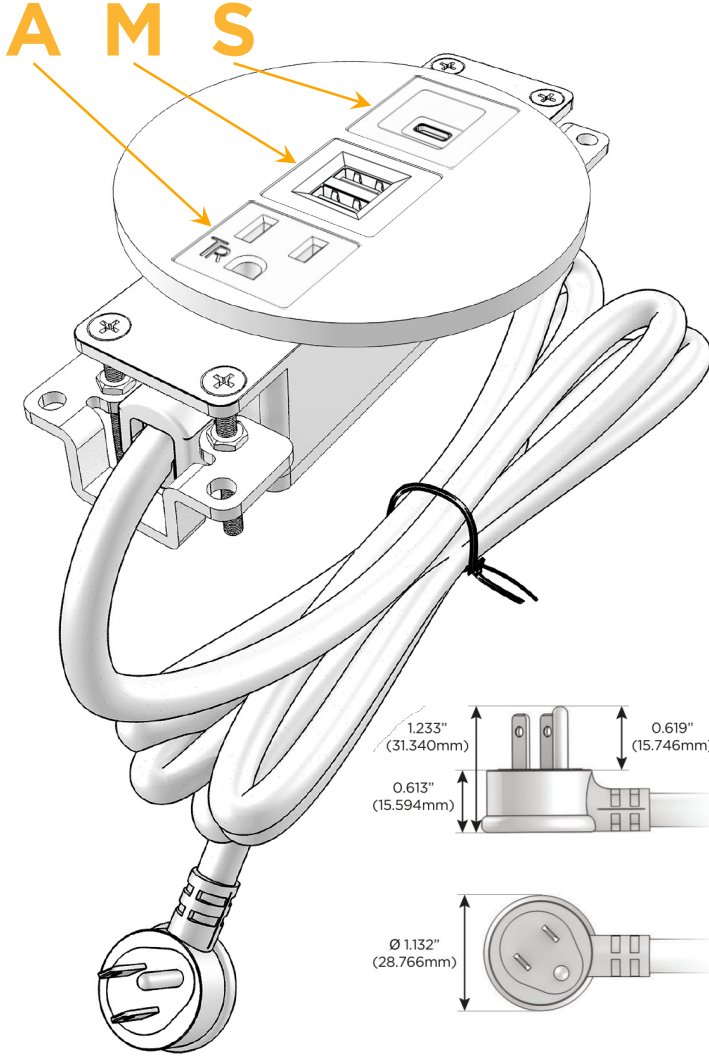

Bezel Finish: **STAINLESS STEEL MIRROR FINISH**

Custom Finishes Available M-POWER-3T-AMS-SS8RNDB

Features:

Module/Port Options:

- A** Tamper Resistant AC Receptacle
- E** USB-A & USB-C (20W)
- M** Double USB-A (Fast Charging Ports - 18W)
- H** HDMI
- 6** CAT 6
- 12** RJ 12
- X** Switched AC
- Y** 3-Way Switch (Low Voltage)
- V** USB-C (45W High Speed Charging Port)
- S** USB-C (25W High Speed Charging Port)
- R** Switched AC (Rocker Switch)
- D** Dimmer Switch

Plug:

Supplied with Low Profile Flat 45° Angle 120 VAC Plug

Optional Standard Straight 120 VAC Plug

Optional Straight 120 VAC Pass-through Plug

- CLEAN, COMPACT DESIGN
- STREAMLINED
- LOW PROFILE
- SIDE-EXITING CORDS
- PLUG & PLAY
- 6' AC CORD & PLUG (FLAT PLUG STANDARD)
- CUSTOMIZABLE CONFIGURATIONS AND FINISHES
- UL LISTED FOR MOUNTING IN FURNITURE
- 15A

M-POWER-3T

AC POWER & DATA CONNECTIVITY SOLUTION

M-POWER-3T-AMS-SS8RND8

Specs:

Modules/Ports:

- A** Tamper Resistant AC Receptacle
- M** Double USB-A (Fast Charging Ports - 18W)
- S** USB-C (25W High Speed Charging Port)