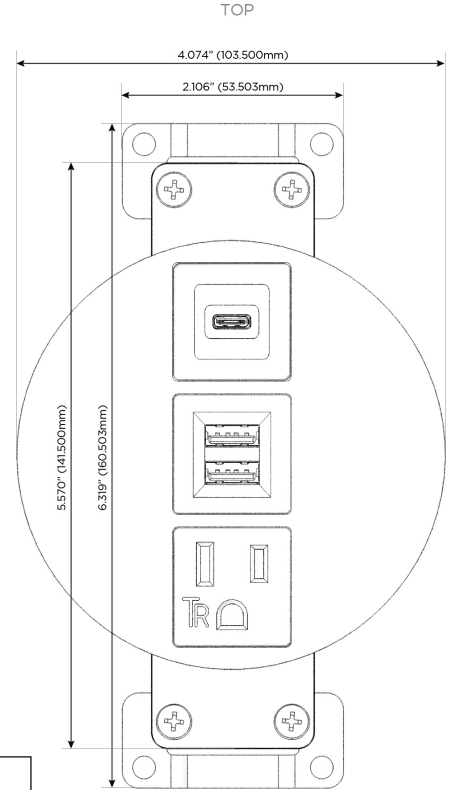

Plug:

Supplied with Low Profile Flat 45° Angle 120 VAC Plug

Optional Standard Straight 120 VAC Plug

Optional Straight 120 VAC Pass-through Plug

- CLEAN, COMPACT DESIGN
- STREAMLINED
- LOW PROFILE
- SIDE-EXITING CORDS
- PLUG & PLAY
- 6' AC CORD & PLUG (FLAT PLUG STANDARD)
- CUSTOMIZABLE CONFIGURATIONS AND FINISHES
- UL LISTED FOR MOUNTING IN FURNITURE
- 15A

M-POWER-3T

AC POWER & DATA CONNECTIVITY SOLUTION

M-POWER-3T-AMS-SS8RND8

Specs:

Modules/Ports:

- A** Tamper Resistant AC Receptacle
- M** Double USB-A (Fast Charging Ports - 18W)
- S** USB-C (25W High Speed Charging Port)