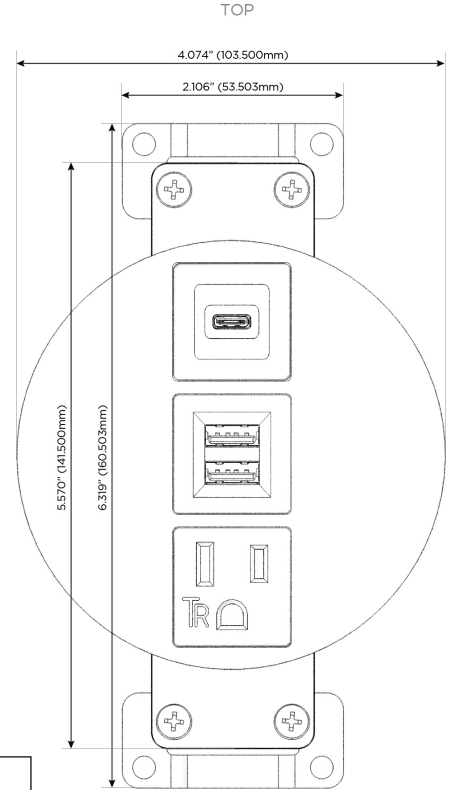

Bezel Finish: **GUNMETAL (ZINC/STEEL)**

Custom Finishes Available M-POWER-3T-AMS-S3RND5B

Features:

Module/Port Options:

- A** Tamper Resistant AC Receptacle
- E** USB-A & USB-C (20W)
- M** Double USB-A (Fast Charging Ports - 18W)
- H** HDMI
- 6** CAT 6
- 12** RJ 12
- X** Switched AC
- Y** 3-Way Switch (Low Voltage)
- V** USB-C (45W High Speed Charging Port)
- S** USB-C (25W High Speed Charging Port)
- R** Switched AC (Rocker Switch)
- D** Dimmer Switch

Plug:

Supplied with Low Profile Flat 45° Angle 120 VAC Plug

Optional Standard Straight 120 VAC Plug

Optional Straight 120 VAC Pass-through Plug

- CLEAN, COMPACT DESIGN
- STREAMLINED
- LOW PROFILE
- SIDE-EXITING CORDS
- PLUG & PLAY
- 6' AC CORD & PLUG (FLAT PLUG STANDARD)
- CUSTOMIZABLE CONFIGURATIONS AND FINISHES
- UL LISTED FOR MOUNTING IN FURNITURE
- 15A

M-POWER-3T

AC POWER & DATA CONNECTIVITY SOLUTION

M-POWER-3T-AMS-S3RND5B

Specs:

Modules/Ports:

- A** Tamper Resistant AC Receptacle
- M** Double USB-A (Fast Charging Ports - 18W)
- S** USB-C (25W High Speed Charging Port)