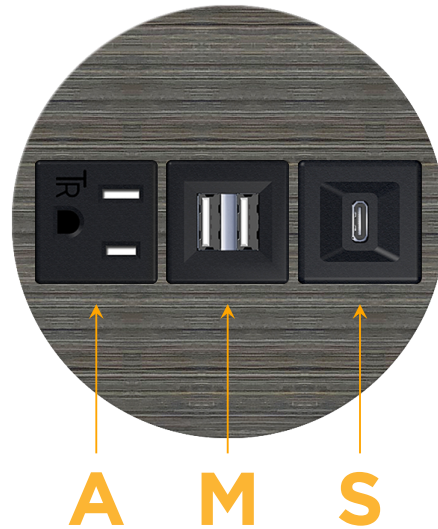

Bezel Finish: **GUNMETAL (ZINC/STEEL)**

Custom Finishes Available M-POWER-3T-AMS-S3RND5B

Features:

Module/Port Options:

- A** Tamper Resistant AC Receptacle
- E** USB-A & USB-C (20W)
- M** Double USB-A (Fast Charging Ports - 18W)
- H** HDMI
- 6** CAT 6
- 12** RJ 12
- X** Switched AC
- Y** 3-Way Switch (Low Voltage)
- V** USB-C (45W High Speed Charging Port)
- S** USB-C (25W High Speed Charging Port)
- R** Switched AC (Rocker Switch)
- D** Dimmer Switch

Plug:

Supplied with Low Profile Flat 45° Angle 120 VAC Plug

Optional Standard Straight 120 VAC Plug

Optional Straight 120 VAC Pass-through Plug

- CLEAN, COMPACT DESIGN
- STREAMLINED
- LOW PROFILE
- SIDE-EXITING CORDS
- PLUG & PLAY
- 6' AC CORD & PLUG (FLAT PLUG STANDARD)
- CUSTOMIZABLE CONFIGURATIONS AND FINISHES
- UL LISTED FOR MOUNTING IN FURNITURE
- 15A

M-POWER-3T

AC POWER & DATA CONNECTIVITY SOLUTION

M-POWER-3T-AMS-S3RND5B

Specs:

Modules/Ports:

- A** Tamper Resistant AC Receptacle
- M** Double USB-A (Fast Charging Ports - 18W)
- S** USB-C (25W High Speed Charging Port)