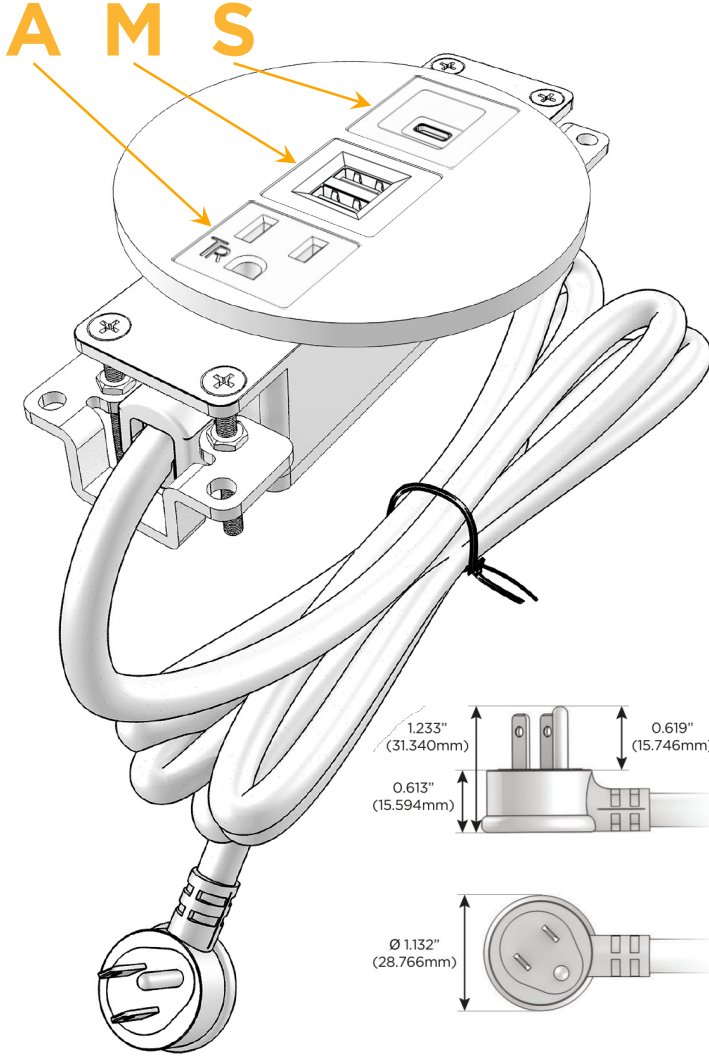

Bezel Finish: **GUNMETAL (ZINC/STEEL)**

Custom Finishes Available M-POWER-3T-AMS-S3RND5B

Features:

Module/Port Options:

- A** Tamper Resistant AC Receptacle
- E** USB-A & USB-C (20W)
- M** Double USB-A (Fast Charging Ports - 18W)
- H** HDMI
- 6** CAT 6
- 12** RJ 12
- X** Switched AC
- Y** 3-Way Switch (Low Voltage)
- V** USB-C (45W High Speed Charging Port)
- S** USB-C (25W High Speed Charging Port)
- R** Switched AC (Rocker Switch)
- D** Dimmer Switch

Plug:

Supplied with Low Profile Flat 45° Angle 120 VAC Plug

Optional Standard Straight 120 VAC Plug

Optional Straight 120 VAC Pass-through Plug

- CLEAN, COMPACT DESIGN
- STREAMLINED
- LOW PROFILE
- SIDE-EXITING CORDS
- PLUG & PLAY
- 6' AC CORD & PLUG (FLAT PLUG STANDARD)
- CUSTOMIZABLE CONFIGURATIONS AND FINISHES
- UL LISTED FOR MOUNTING IN FURNITURE
- 15A

M-POWER-3T

AC POWER & DATA CONNECTIVITY SOLUTION

M-POWER-3T-AMS-S3RND5B

Specs:

Modules/Ports:

- A** Tamper Resistant AC Receptacle
- M** Double USB-A (Fast Charging Ports - 18W)
- S** USB-C (25W High Speed Charging Port)