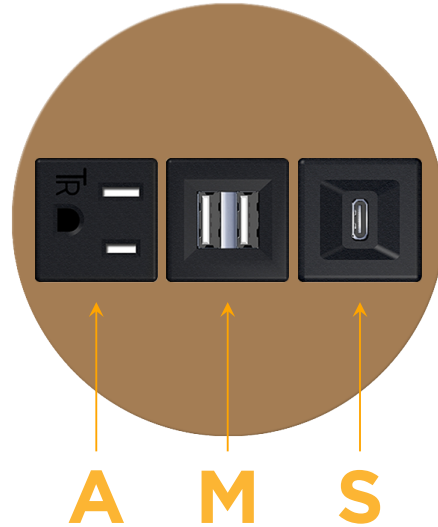

Bezel Finish: **ARCHITECTURAL BRONZE (ZINC/STEEL)**

Custom Finishes Available M-POWER-3T-AMS-BZ5RNSB

Features:

Module/Port Options:

- A** Tamper Resistant AC Receptacle
- E** USB-A & USB-C (20W)
- M** Double USB-A (Fast Charging Ports - 18W)
- H** HDMI
- 6** CAT 6
- 12** RJ 12
- X** Switched AC
- Y** 3-Way Switch (Low Voltage)
- V** USB-C (45W High Speed Charging Port)
- S** USB-C (25W High Speed Charging Port)
- R** Switched AC (Rocker Switch)
- D** Dimmer Switch

Plug:

Supplied with Low Profile Flat 45° Angle 120 VAC Plug

Optional Standard Straight 120 VAC Plug

Optional Straight 120 VAC Pass-through Plug

- CLEAN, COMPACT DESIGN
- STREAMLINED
- LOW PROFILE
- SIDE-EXITING CORDS
- PLUG & PLAY
- 6' AC CORD & PLUG (FLAT PLUG STANDARD)
- CUSTOMIZABLE CONFIGURATIONS AND FINISHES
- UL LISTED FOR MOUNTING IN FURNITURE
- 15A

M-POWER-3T

AC POWER & DATA CONNECTIVITY SOLUTION

M-POWER-3T-AMS-BZ5RNSB

Specs:

Modules/Ports:

- A** Tamper Resistant AC Receptacle
- M** Double USB-A (Fast Charging Ports - 18W)
- S** USB-C (25W High Speed Charging Port)