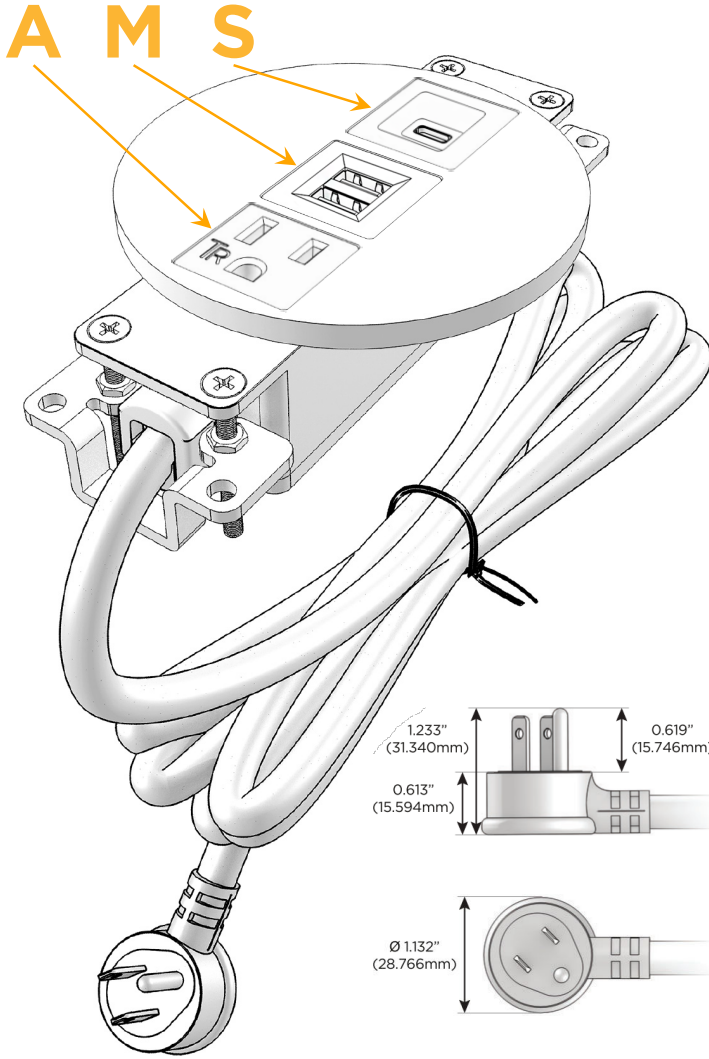

Bezel Finish: **ARCHITECTURAL BRONZE (ZINC/STEEL)**

Custom Finishes Available M-POWER-3T-AMS-BZ5RNSB

Features:

Module/Port Options:

- A** Tamper Resistant AC Receptacle
- E** USB-A & USB-C (20W)
- M** Double USB-A (Fast Charging Ports - 18W)
- H** HDMI
- 6** CAT 6
- 12** RJ 12
- X** Switched AC
- Y** 3-Way Switch (Low Voltage)
- V** USB-C (45W High Speed Charging Port)
- S** USB-C (25W High Speed Charging Port)
- R** Switched AC (Rocker Switch)
- D** Dimmer Switch

Plug:

Supplied with Low Profile Flat 45° Angle 120 VAC Plug

Optional Standard Straight 120 VAC Plug

Optional Straight 120 VAC Pass-through Plug

- CLEAN, COMPACT DESIGN
- STREAMLINED
- LOW PROFILE
- SIDE-EXITING CORDS
- PLUG & PLAY
- 6' AC CORD & PLUG (FLAT PLUG STANDARD)
- CUSTOMIZABLE CONFIGURATIONS AND FINISHES
- UL LISTED FOR MOUNTING IN FURNITURE
- 15A

M-POWER-3T

AC POWER & DATA CONNECTIVITY SOLUTION

M-POWER-3T-AMS-BZ5RNSB

Specs:

Modules/Ports:

- A** Tamper Resistant AC Receptacle
- M** Double USB-A (Fast Charging Ports - 18W)
- S** USB-C (25W High Speed Charging Port)