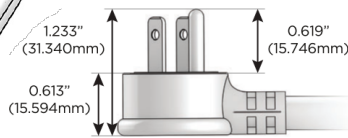

Plug:

Supplied with Low Profile Flat 45° Angle 120 VAC Plug

Optional Standard Straight 120 VAC Plug

Optional Straight 120 VAC Pass-through Plug

- CLEAN, COMPACT DESIGN
- STREAMLINED
- LOW PROFILE
- SIDE-EXITING CORDS
- PLUG & PLAY
- 6' AC CORD & PLUG (FLAT PLUG STANDARD)
- CUSTOMIZABLE CONFIGURATIONS AND FINISHES
- UL LISTED FOR MOUNTING IN FURNITURE
- 15A

M-POWER-3T

AC POWER & DATA CONNECTIVITY SOLUTION

M-POWER-3T-AMS-BZ5RNSB

Specs:

Modules/Ports:

- A** Tamper Resistant AC Receptacle
- M** Double USB-A (Fast Charging Ports - 18W)
- S** USB-C (25W High Speed Charging Port)