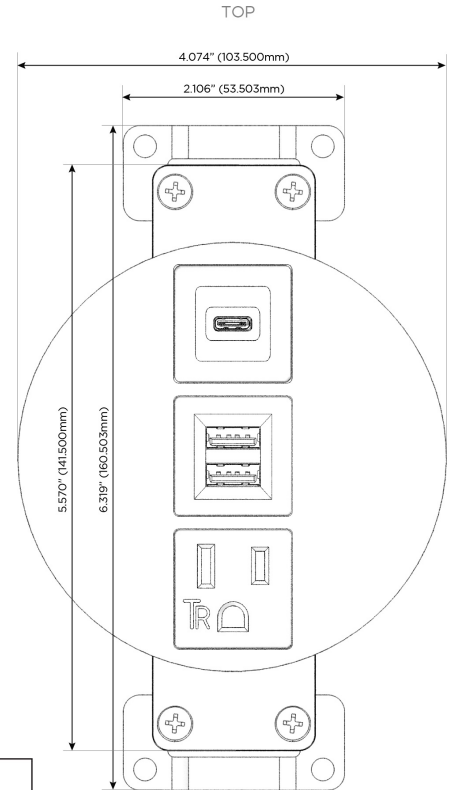

Plug:

Supplied with Low Profile Flat 45° Angle 120 VAC Plug

Optional Standard Straight 120 VAC Plug

Optional Straight 120 VAC Pass-through Plug

- CLEAN, COMPACT DESIGN
- STREAMLINED
- LOW PROFILE
- SIDE-EXITING CORDS
- PLUG & PLAY
- 6' AC CORD & PLUG (FLAT PLUG STANDARD)
- CUSTOMIZABLE CONFIGURATIONS AND FINISHES
- UL LISTED FOR MOUNTING IN FURNITURE
- 15A

M-POWER-3T

AC POWER & DATA CONNECTIVITY SOLUTION

M-POWER-3T-AMS-BZ5RNSB

Specs:

Modules/Ports:

- A** Tamper Resistant AC Receptacle
- M** Double USB-A (Fast Charging Ports - 18W)
- S** USB-C (25W High Speed Charging Port)