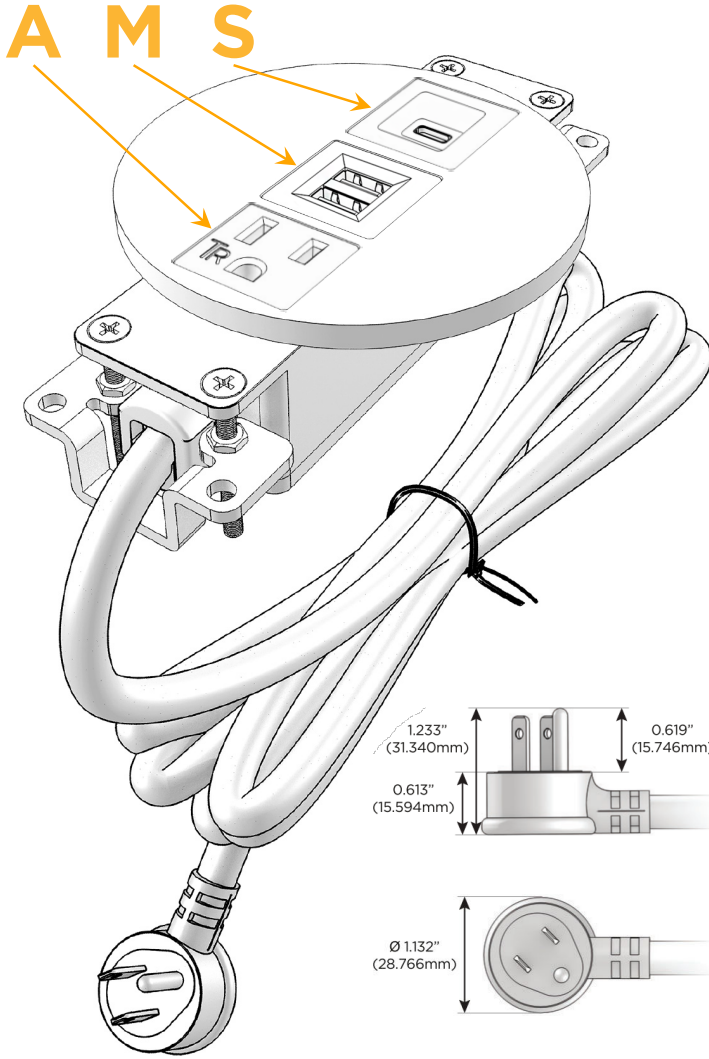

Bezel Finish: **SOLID BRONZE BRUSHED**

Custom Finishes Available M-POWER-3T-AMS-BZ4RND8

Features:

Module/Port Options:

- A** Tamper Resistant AC Receptacle
- E** USB-A & USB-C (20W)
- M** Double USB-A (Fast Charging Ports - 18W)
- H** HDMI
- 6** CAT 6
- 12** RJ 12
- X** Switched AC
- Y** 3-Way Switch (Low Voltage)
- V** USB-C (45W High Speed Charging Port)
- S** USB-C (25W High Speed Charging Port)
- R** Switched AC (Rocker Switch)
- D** Dimmer Switch

Plug:

Supplied with Low Profile Flat 45° Angle 120 VAC Plug

Optional Standard Straight 120 VAC Plug

Optional Straight 120 VAC Pass-through Plug

- CLEAN, COMPACT DESIGN
- STREAMLINED
- LOW PROFILE
- SIDE-EXITING CORDS
- PLUG & PLAY
- 6' AC CORD & PLUG (FLAT PLUG STANDARD)
- CUSTOMIZABLE CONFIGURATIONS AND FINISHES
- UL LISTED FOR MOUNTING IN FURNITURE
- 15A

M-POWER-3T

AC POWER & DATA CONNECTIVITY SOLUTION

M-POWER-3T-AMS-BZ4RND8

Specs:

Modules/Ports:

- A** Tamper Resistant AC Receptacle
- M** Double USB-A (Fast Charging Ports - 18W)
- S** USB-C (25W High Speed Charging Port)