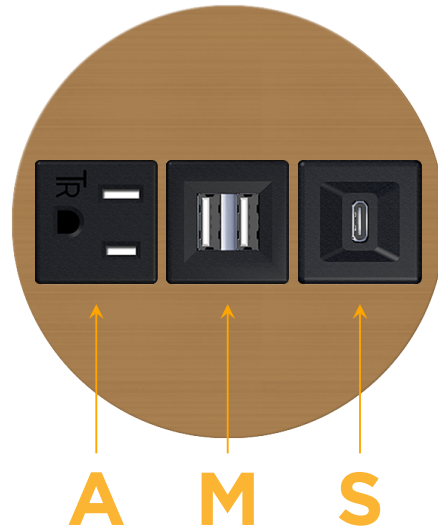

Bezel Finish: **SOLID BRONZE BRUSHED**

Custom Finishes Available M-POWER-3T-AMS-BZ4RND8

Features:

Module/Port Options:

- A** Tamper Resistant AC Receptacle
- E** USB-A & USB-C (20W)
- M** Double USB-A (Fast Charging Ports - 18W)
- H** HDMI
- 6** CAT 6
- 12** RJ 12
- X** Switched AC
- Y** 3-Way Switch (Low Voltage)
- V** USB-C (45W High Speed Charging Port)
- S** USB-C (25W High Speed Charging Port)
- R** Switched AC (Rocker Switch)
- D** Dimmer Switch

Plug:

Supplied with Low Profile Flat 45° Angle 120 VAC Plug

Optional Standard Straight 120 VAC Plug

Optional Straight 120 VAC Pass-through Plug

- CLEAN, COMPACT DESIGN
- STREAMLINED
- LOW PROFILE
- SIDE-EXITING CORDS
- PLUG & PLAY
- 6' AC CORD & PLUG (FLAT PLUG STANDARD)
- CUSTOMIZABLE CONFIGURATIONS AND FINISHES
- UL LISTED FOR MOUNTING IN FURNITURE
- 15A

M-POWER-3T

AC POWER & DATA CONNECTIVITY SOLUTION

M-POWER-3T-AMS-BZ4RND8

Specs:

Modules/Ports:

- A** Tamper Resistant AC Receptacle
- M** Double USB-A (Fast Charging Ports - 18W)
- S** USB-C (25W High Speed Charging Port)