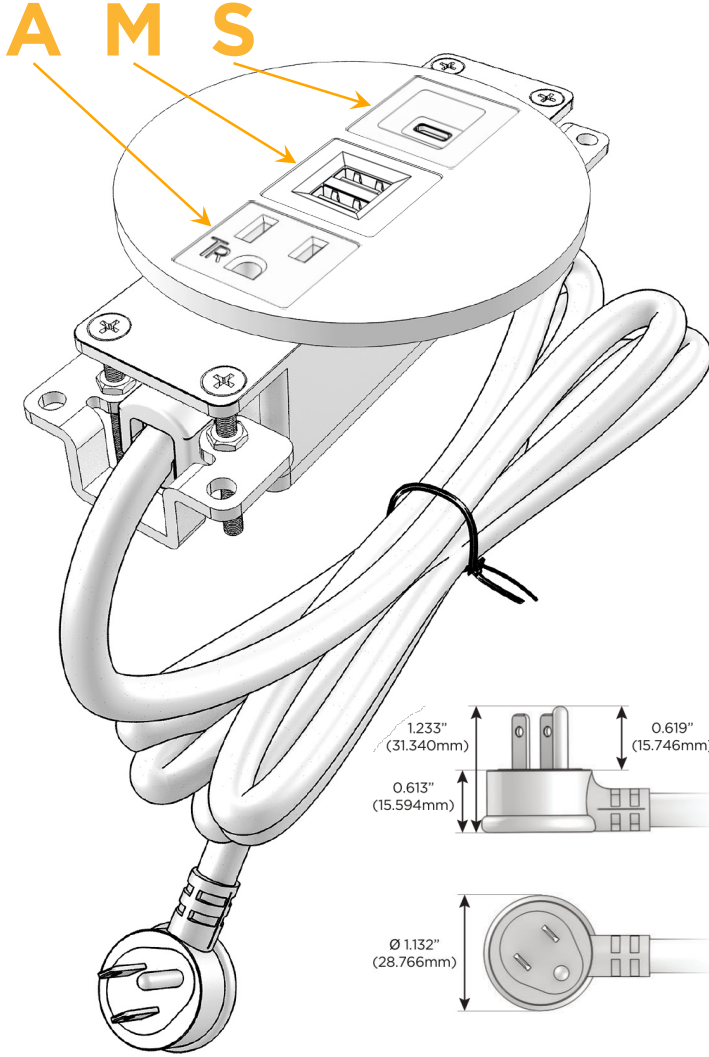

### Module/Port Options:

- A** Tamper Resistant AC Receptacle
- E** USB-A & USB-C (20W)
- M** Double USB-A (Fast Charging Ports - 18W)
- H** HDMI
- 6** CAT 6
- 12** RJ 12
- X** Switched AC
- Y** 3-Way Switch (Low Voltage)
- V** USB-C (45W High Speed Charging Port)
- S** USB-C (25W High Speed Charging Port)
- R** Switched AC (Rocker Switch)
- D** Dimmer Switch

### Plug:

Supplied with Low Profile Flat 45° Angle 120 VAC Plug

Optional Standard Straight 120 VAC Plug

Optional Straight 120 VAC Pass-through Plug

- CLEAN, COMPACT DESIGN
- STREAMLINED
- LOW PROFILE
- SIDE-EXITING CORDS
- PLUG & PLAY
- 6' AC CORD & PLUG (FLAT PLUG STANDARD)
- CUSTOMIZABLE CONFIGURATIONS AND FINISHES
- UL LISTED FOR MOUNTING IN FURNITURE
- 15A

## AC POWER & DATA CONNECTIVITY SOLUTION

M-POWER-3T-AMS-BR4RND

Specs:

### Modules/Ports:

- A** Tamper Resistant AC Receptacle
- M** Double USB-A (Fast Charging Ports - 18W)
- S** USB-C (25W High Speed Charging Port)

Distributed by

Mormax Company, Inc.

8 Westchester Plaza

Elmsford, NY 10523