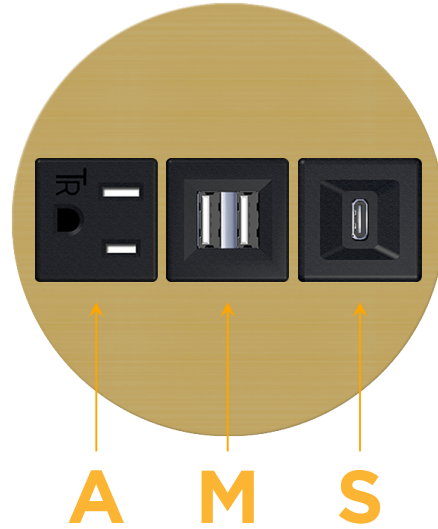

M-POWER-3T

AC POWER & DATA CONNECTIVITY SOLUTION

M-POWER-3T-AMS-BR4RNDB

Distributed by

Mormax Company, Inc.

8 Westchester Plaza

Elmsford, NY 10523

914-699-0101

sales@mormax.com

mormax.com

Metro Light & Power's line of power & data solutions offers sophisticated design elements combined with greater ease of installation. Streamlined and low-profile, enhanced by side-exiting cords, our outlets advance the industry with their cutting edge look and feel. We believe flexibility is key, and we provide a variety of mounting options, including the ability to mount in limited spaces. Our outlets are available in many finishes and configurations, in addition to a custom color and finish capability for our clients.

Bezel Finish: **SOLID BRASS BRUSHED**

Custom Finishes Available M-POWER-3T-AMS-BR4RNDB

Features:

Module/Port Options:

- **A** Tamper Resistant AC Receptacle
- **E** USB-A & USB-C (20W)
- **M** Double USB-A (Fast Charging Ports - 18W)
- **H** HDMI
- **6** CAT 6
- **12** RJ 12
- **X** Switched AC
- **Y** 3-Way Switch (Low Voltage)
- **V** USB-C (45W High Speed Charging Port)
- **S** USB-C (25W High Speed Charging Port)
- **R** Switched AC (Rocker Switch)
- **D** Dimmer Switch

Plug:

Supplied with Low Profile Flat 45° Angle 120 VAC Plug

Optional Standard Straight 120 VAC Plug

Optional Straight 120 VAC Pass-through Plug

- CLEAN, COMPACT DESIGN
- STREAMLINED
- LOW PROFILE
- SIDE-EXITING CORDS
- PLUG & PLAY
- 6' AC CORD & PLUG (FLAT PLUG STANDARD)
- CUSTOMIZABLE CONFIGURATIONS AND FINISHES
- UL LISTED FOR MOUNTING IN FURNITURE
- 15A