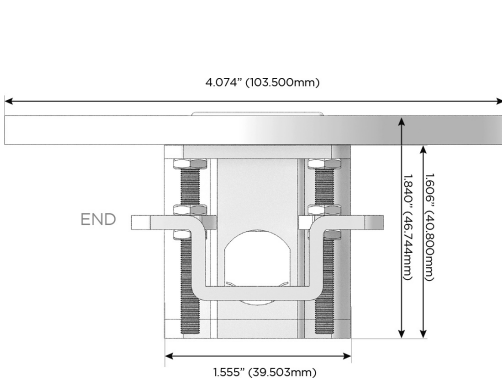

### Plug:

Supplied with Low Profile Flat 45° Angle 120 VAC Plug

Optional Standard Straight 120 VAC Plug

Optional Straight 120 VAC Pass-through Plug

- CLEAN, COMPACT DESIGN
- STREAMLINED
- LOW PROFILE
- SIDE-EXITING CORDS
- PLUG & PLAY
- 6' AC CORD & PLUG (FLAT PLUG STANDARD)
- CUSTOMIZABLE CONFIGURATIONS AND FINISHES
- UL LISTED FOR MOUNTING IN FURNITURE
- 15A

### Modules/Ports:

- A** Tamper Resistant AC Receptacle
- M** Double USB-A (Fast Charging Ports - 18W)
- S** USB-C (25W High Speed Charging Port)

Distributed by

Mormax Company, Inc.

8 Westchester Plaza

Elmsford, NY 10523