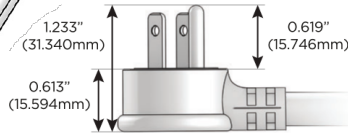

M-POWER-3T

AC POWER & DATA CONNECTIVITY SOLUTION

M-POWER-3T-AMS-BR4RND

Specs:

Modules/Ports:

- **A** Tamper Resistant AC Receptacle
- **M** Double USB-A (Fast Charging Ports - 18W)
- **S** USB-C (25W High Speed Charging Port)