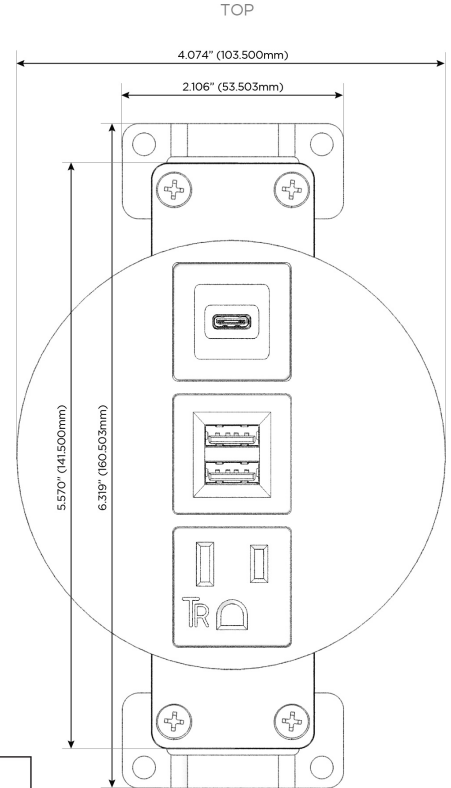

### Module/Port Options:

- A** Tamper Resistant AC Receptacle
- E** USB-A & USB-C (20W)
- M** Double USB-A (Fast Charging Ports - 18W)
- H** HDMI
- 6** CAT 6
- 12** RJ 12
- X** Switched AC
- Y** 3-Way Switch (Low Voltage)
- V** USB-C (45W High Speed Charging Port)
- S** USB-C (25W High Speed Charging Port)
- R** Switched AC (Rocker Switch)
- D** Dimmer Switch

### Plug:

Supplied with Low Profile Flat 45° Angle 120 VAC Plug

Optional Standard Straight 120 VAC Plug

Optional Straight 120 VAC Pass-through Plug

- CLEAN, COMPACT DESIGN
- STREAMLINED
- LOW PROFILE
- SIDE-EXITING CORDS
- PLUG & PLAY
- 6' AC CORD & PLUG (FLAT PLUG STANDARD)
- CUSTOMIZABLE CONFIGURATIONS AND FINISHES
- UL LISTED FOR MOUNTING IN FURNITURE
- 15A

### Modules/Ports:

- A** Tamper Resistant AC Receptacle
- M** Double USB-A (Fast Charging Ports - 18W)
- S** USB-C (25W High Speed Charging Port)

Distributed by

Mormax Company, Inc.

8 Westchester Plaza

Elmsford, NY 10523