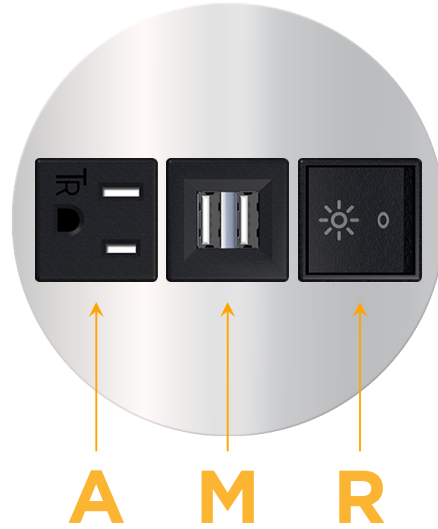

M-POWER-3T

AC POWER & DATA CONNECTIVITY SOLUTION

M-POWER-3T-AMR-CRRNDSB

Distributed by

Mormax Company, Inc.

8 Westchester Plaza

Elmsford, NY 10523

914-699-0101

sales@mormax.com

mormax.com

Metro Light & Power's line of power & data solutions offers sophisticated design elements combined with greater ease of installation. Streamlined and low-profile, enhanced by side-exiting cords, our outlets advance the industry with their cutting edge look and feel. We believe flexibility is key, and we provide a variety of mounting options, including the ability to mount in limited spaces. Our outlets are available in many finishes and configurations, in addition to a custom color and finish capability for our clients.

Bezel Finish: **CHROME (ZINC/STEEL)**

Custom Finishes Available M-POWER-3T-AMR-CRRNDSB

Features:

Module/Port Options:

- **A** Tamper Resistant AC Receptacle
- **E** USB-A & USB-C (20W)
- **M** Double USB-A (Fast Charging Ports - 18W)
- **H** HDMI
- **6** CAT 6
- **12** RJ 12
- **X** Switched AC
- **Y** 3-Way Switch (Low Voltage)
- **V** USB-C (45W High Speed Charging Port)
- **S** USB-C (25W High Speed Charging Port)
- **R** Switched AC (Rocker Switch)
- **D** Dimmer Switch

Plug:

Supplied with Low Profile Flat 45° Angle 120 VAC Plug

Optional Standard Straight 120 VAC Plug

Optional Straight 120 VAC Pass-through Plug

- CLEAN, COMPACT DESIGN
- STREAMLINED
- LOW PROFILE
- SIDE-EXITING CORDS
- PLUG & PLAY
- 6' AC CORD & PLUG (FLAT PLUG STANDARD)
- CUSTOMIZABLE CONFIGURATIONS AND FINISHES
- UL LISTED FOR MOUNTING IN FURNITURE
- 15A