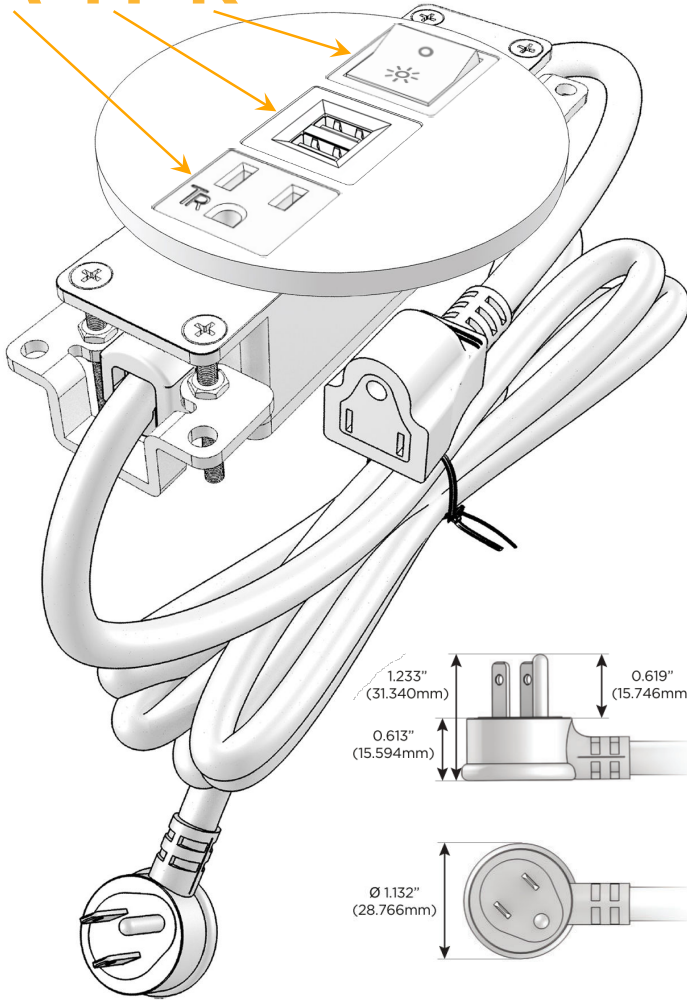

M-POWER-3T

AC POWER & DATA CONNECTIVITY SOLUTION

M-POWER-3T-AMR-CRRNDSB

Specs:

Modules/Ports:

- **A** Tamper Resistant AC Receptacle
- **M** Double USB-A (Fast Charging Ports - 18W)
- **R** Switched AC (Rocker Switch)

A M R