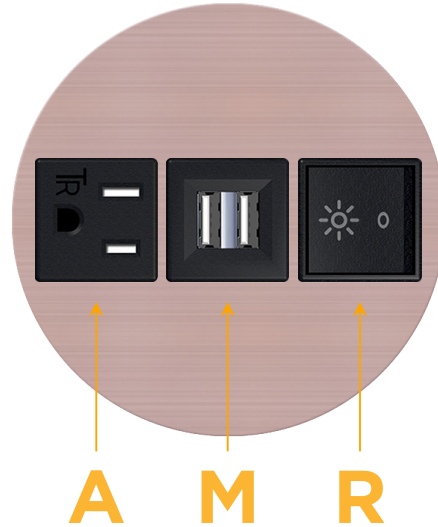

M-POWER-3T

AC POWER & DATA CONNECTIVITY SOLUTION

M-POWER-3T-AMR-CHRNSB

Distributed by

Mormax Company, Inc.

8 Westchester Plaza

Elmsford, NY 10523

914-699-0101

sales@mormax.com

mormax.com

Metro Light & Power's line of power & data solutions offers sophisticated design elements combined with greater ease of installation. Streamlined and low-profile, enhanced by side-exiting cords, our outlets advance the industry with their cutting edge look and feel. We believe flexibility is key, and we provide a variety of mounting options, including the ability to mount in limited spaces. Our outlets are available in many finishes and configurations, in addition to a custom color and finish capability for our clients.

Bezel Finish: **CHAMPAGNE (ZINC/STEEL)**

Custom Finishes Available M-POWER-3T-AMR-CHRNSB

Features:

Module/Port Options:

- **A** Tamper Resistant AC Receptacle
- **E** USB-A & USB-C (20W)
- **M** Double USB-A (Fast Charging Ports - 18W)
- **H** HDMI
- **6** CAT 6
- **12** RJ 12
- **X** Switched AC
- **Y** 3-Way Switch (Low Voltage)
- **V** USB-C (45W High Speed Charging Port)
- **S** USB-C (25W High Speed Charging Port)
- **R** Switched AC (Rocker Switch)
- **D** Dimmer Switch

Plug:

Supplied with Low Profile Flat 45° Angle 120 VAC Plug

Optional Standard Straight 120 VAC Plug

Optional Straight 120 VAC Pass-through Plug

- CLEAN, COMPACT DESIGN
- STREAMLINED
- LOW PROFILE
- SIDE-EXITING CORDS
- PLUG & PLAY
- 6' AC CORD & PLUG (FLAT PLUG STANDARD)
- CUSTOMIZABLE CONFIGURATIONS AND FINISHES
- UL LISTED FOR MOUNTING IN FURNITURE
- 15A