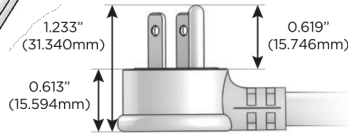

M-POWER-3T

AC POWER & DATA CONNECTIVITY SOLUTION

M-POWER-3T-AMR-CHRNSB

Specs:

Modules/Ports:

- **A** Tamper Resistant AC Receptacle
- **M** Double USB-A (Fast Charging Ports - 18W)
- **R** Switched AC (Rocker Switch)

A M R