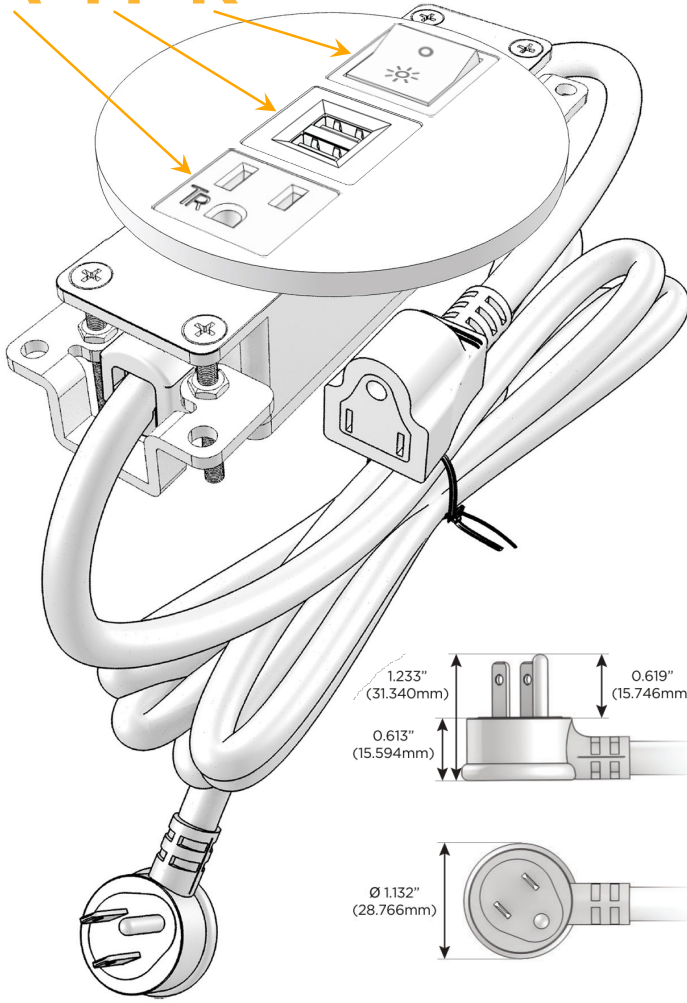

M-POWER-3T

AC POWER & DATA CONNECTIVITY SOLUTION

M-POWER-3T-AMR-CHRNSB

Specs:

Modules/Ports:

- **A** Tamper Resistant AC Receptacle
- **M** Double USB-A (Fast Charging Ports - 18W)
- **R** Switched AC (Rocker Switch)

A M R

Distributed by

Mormax Company, Inc.

8 Westchester Plaza

Elmsford, NY 10523

914-699-0101

sales@mormax.com

mormax.com