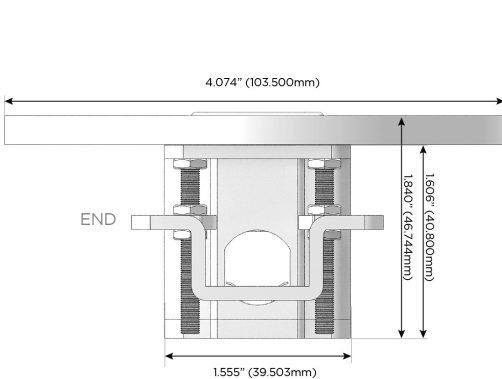

M-POWER-3T

AC POWER & DATA CONNECTIVITY SOLUTION

M-POWER-3T-AMR-CHRNSB

Specs:

Modules/Ports:

- **A** Tamper Resistant AC Receptacle
- **M** Double USB-A (Fast Charging Ports - 18W)
- **R** Switched AC (Rocker Switch)

A M R

Distributed by

Mormax Company, Inc.

8 Westchester Plaza

Elmsford, NY 10523

914-699-0101

sales@mormax.com

mormax.com