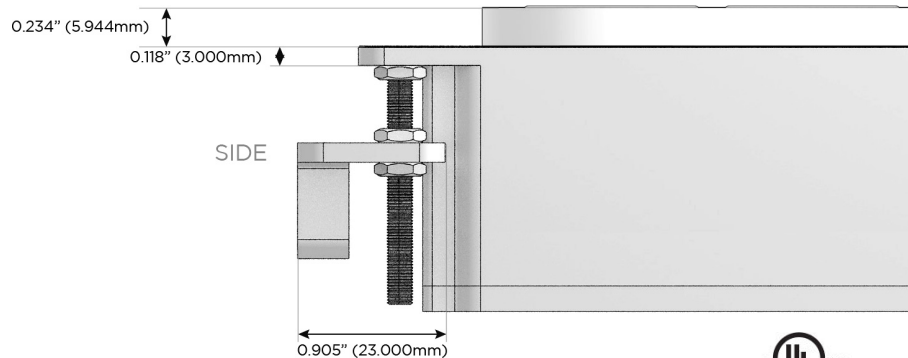

M-POWER-3T

AC POWER & DATA CONNECTIVITY SOLUTION

M-POWER-3T-AMR-CHRNSB

Specs:

Modules/Ports:

- **A** Tamper Resistant AC Receptacle
- **M** Double USB-A (Fast Charging Ports - 18W)
- **R** Switched AC (Rocker Switch)

A M R

Distributed by

Mormax Company, Inc.

8 Westchester Plaza

Elmsford, NY 10523

914-699-0101

sales@mormax.com

mormax.com