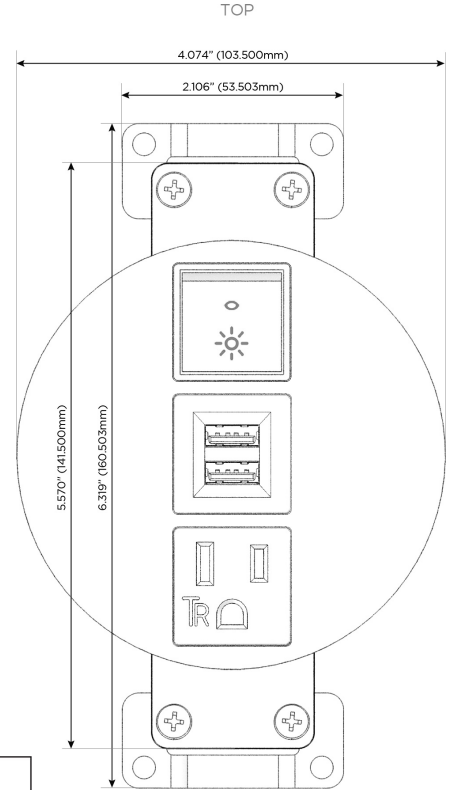

M-POWER-3T

AC POWER & DATA CONNECTIVITY SOLUTION

M-POWER-3T-AMR-CHRNSB

Specs:

Modules/Ports:

- **A** Tamper Resistant AC Receptacle
- **M** Double USB-A (Fast Charging Ports - 18W)
- **R** Switched AC (Rocker Switch)

A M R

Distributed by

Mormax Company, Inc.

8 Westchester Plaza

Elmsford, NY 10523

914-699-0101

sales@mormax.com

mormax.com