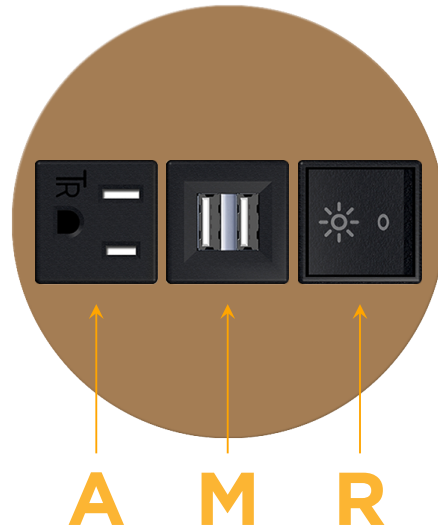

M-POWER-3T

AC POWER & DATA CONNECTIVITY SOLUTION

M-POWER-3T-AMR-BZRND

Distributed by

Mormax Company, Inc.

8 Westchester Plaza

Elmsford, NY 10523

914-699-0101

sales@mormax.com

mormax.com

Metro Light & Power's line of power & data solutions offers sophisticated design elements combined with greater ease of installation. Streamlined and low-profile, enhanced by side-exiting cords, our outlets advance the industry with their cutting edge look and feel. We believe flexibility is key, and we provide a variety of mounting options, including the ability to mount in limited spaces. Our outlets are available in many finishes and configurations, in addition to a custom color and finish capability for our clients.

Bezel Finish: **SOLID BRONZE**

Custom Finishes Available M-POWER-3T-AMR-BZRND

Features:

Module/Port Options:

- **A** Tamper Resistant AC Receptacle
- **E** USB-A & USB-C (20W)
- **M** Double USB-A (Fast Charging Ports - 18W)
- **H** HDMI
- **6** CAT 6
- **12** RJ 12
- **X** Switched AC
- **Y** 3-Way Switch (Low Voltage)
- **V** USB-C (45W High Speed Charging Port)
- **S** USB-C (25W High Speed Charging Port)
- **R** Switched AC (Rocker Switch)
- **D** Dimmer Switch

Plug:

Supplied with Low Profile Flat 45° Angle 120 VAC Plug

Optional Standard Straight 120 VAC Plug

Optional Straight 120 VAC Pass-through Plug

- CLEAN, COMPACT DESIGN
- STREAMLINED
- LOW PROFILE
- SIDE-EXITING CORDS
- PLUG & PLAY
- 6' AC CORD & PLUG (FLAT PLUG STANDARD)
- CUSTOMIZABLE CONFIGURATIONS AND FINISHES
- UL LISTED FOR MOUNTING IN FURNITURE
- 15A