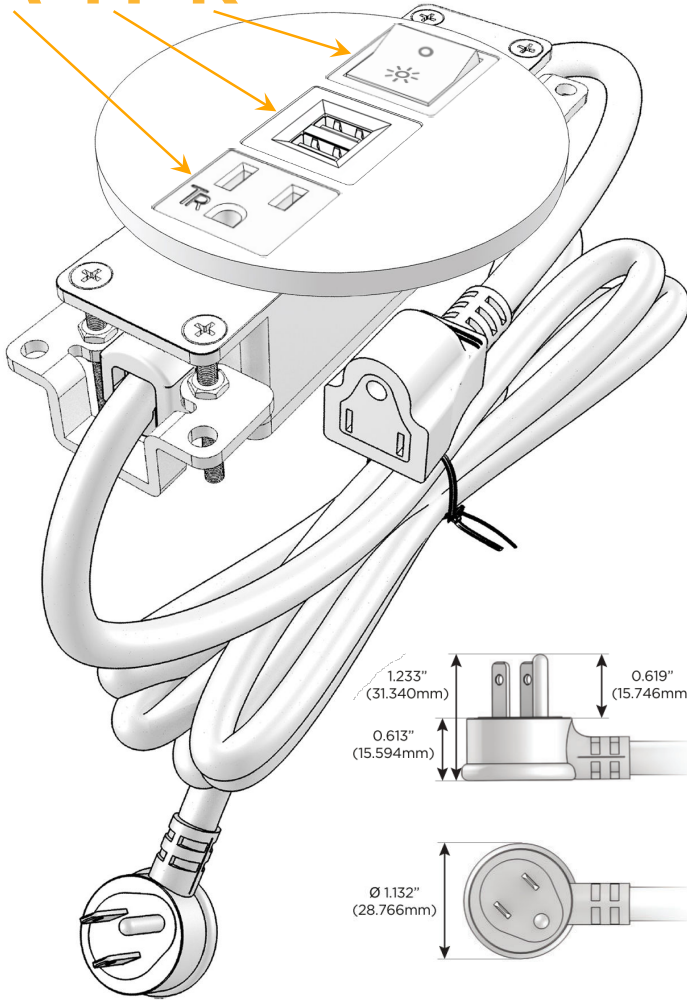

M-POWER-3T

AC POWER & DATA CONNECTIVITY SOLUTION

M-POWER-3T-AMR-BZRND

Specs:

Modules/Ports:

- **A** Tamper Resistant AC Receptacle
- **M** Double USB-A (Fast Charging Ports - 18W)
- **R** Switched AC (Rocker Switch)

A M R