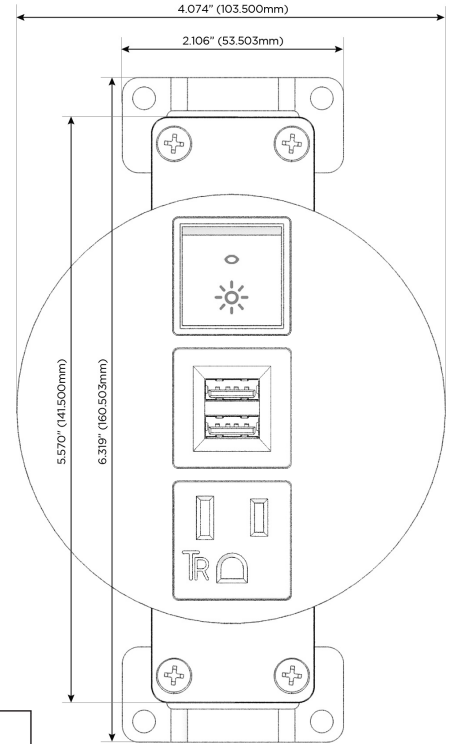

M-POWER-3T

AC POWER & DATA CONNECTIVITY SOLUTION

M-POWER-3T-AMR-BZRND

Specs:

Modules/Ports:

- **A** Tamper Resistant AC Receptacle
- **M** Double USB-A (Fast Charging Ports - 18W)
- **R** Switched AC (Rocker Switch)

A M R

TOP

Distributed by

Mormax Company, Inc.

8 Westchester Plaza

Elmsford, NY 10523

914-699-0101

sales@mormax.com

mormax.com