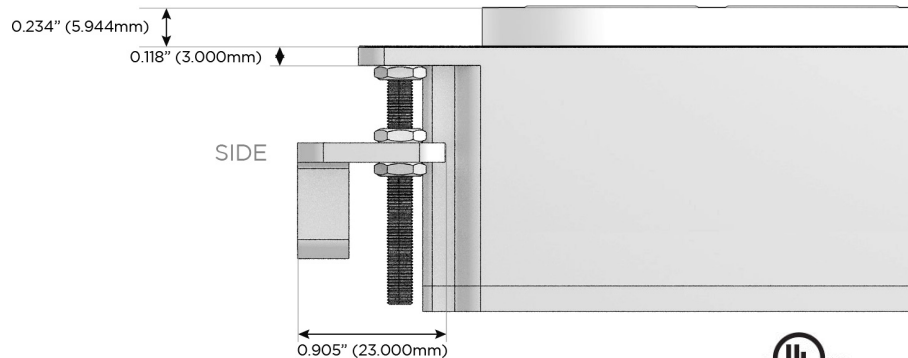

M-POWER-3T

AC POWER & DATA CONNECTIVITY SOLUTION

M-POWER-3T-AMR-BZRND

Specs:

Modules/Ports:

- **A** Tamper Resistant AC Receptacle
- **M** Double USB-A (Fast Charging Ports - 18W)
- **R** Switched AC (Rocker Switch)

A M R

TOP

Distributed by

Mormax Company, Inc.

8 Westchester Plaza

Elmsford, NY 10523

914-699-0101

sales@mormax.com

mormax.com