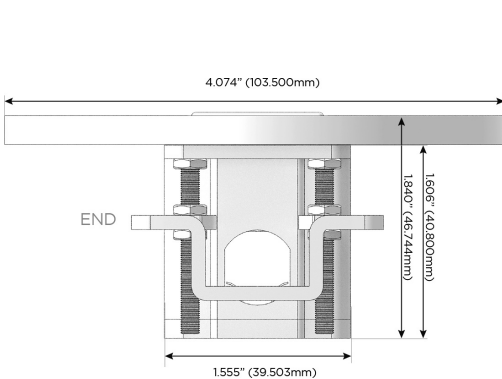

### Plug:

Supplied with Low Profile Flat 45° Angle 120 VAC Plug

Optional Standard Straight 120 VAC Plug

Optional Straight 120 VAC Pass-through Plug

- CLEAN, COMPACT DESIGN
- STREAMLINED
- LOW PROFILE
- SIDE-EXITING CORDS
- PLUG & PLAY
- 6' AC CORD & PLUG (FLAT PLUG STANDARD)
- CUSTOMIZABLE CONFIGURATIONS AND FINISHES
- UL LISTED FOR MOUNTING IN FURNITURE
- 15A

# M-POWER-3T

AC POWER & DATA CONNECTIVITY SOLUTION

M-POWER-3T-AMR-BZRND

Specs:

**Modules/Ports:**

- A** Tamper Resistant AC Receptacle
- M** Double USB-A (Fast Charging Ports - 18W)
- R** Switched AC (Rocker Switch)

**A M R**

TOP

Distributed by

Mormax Company, Inc.

8 Westchester Plaza

Elmsford, NY 10523

914-699-0101

sales@mormax.com